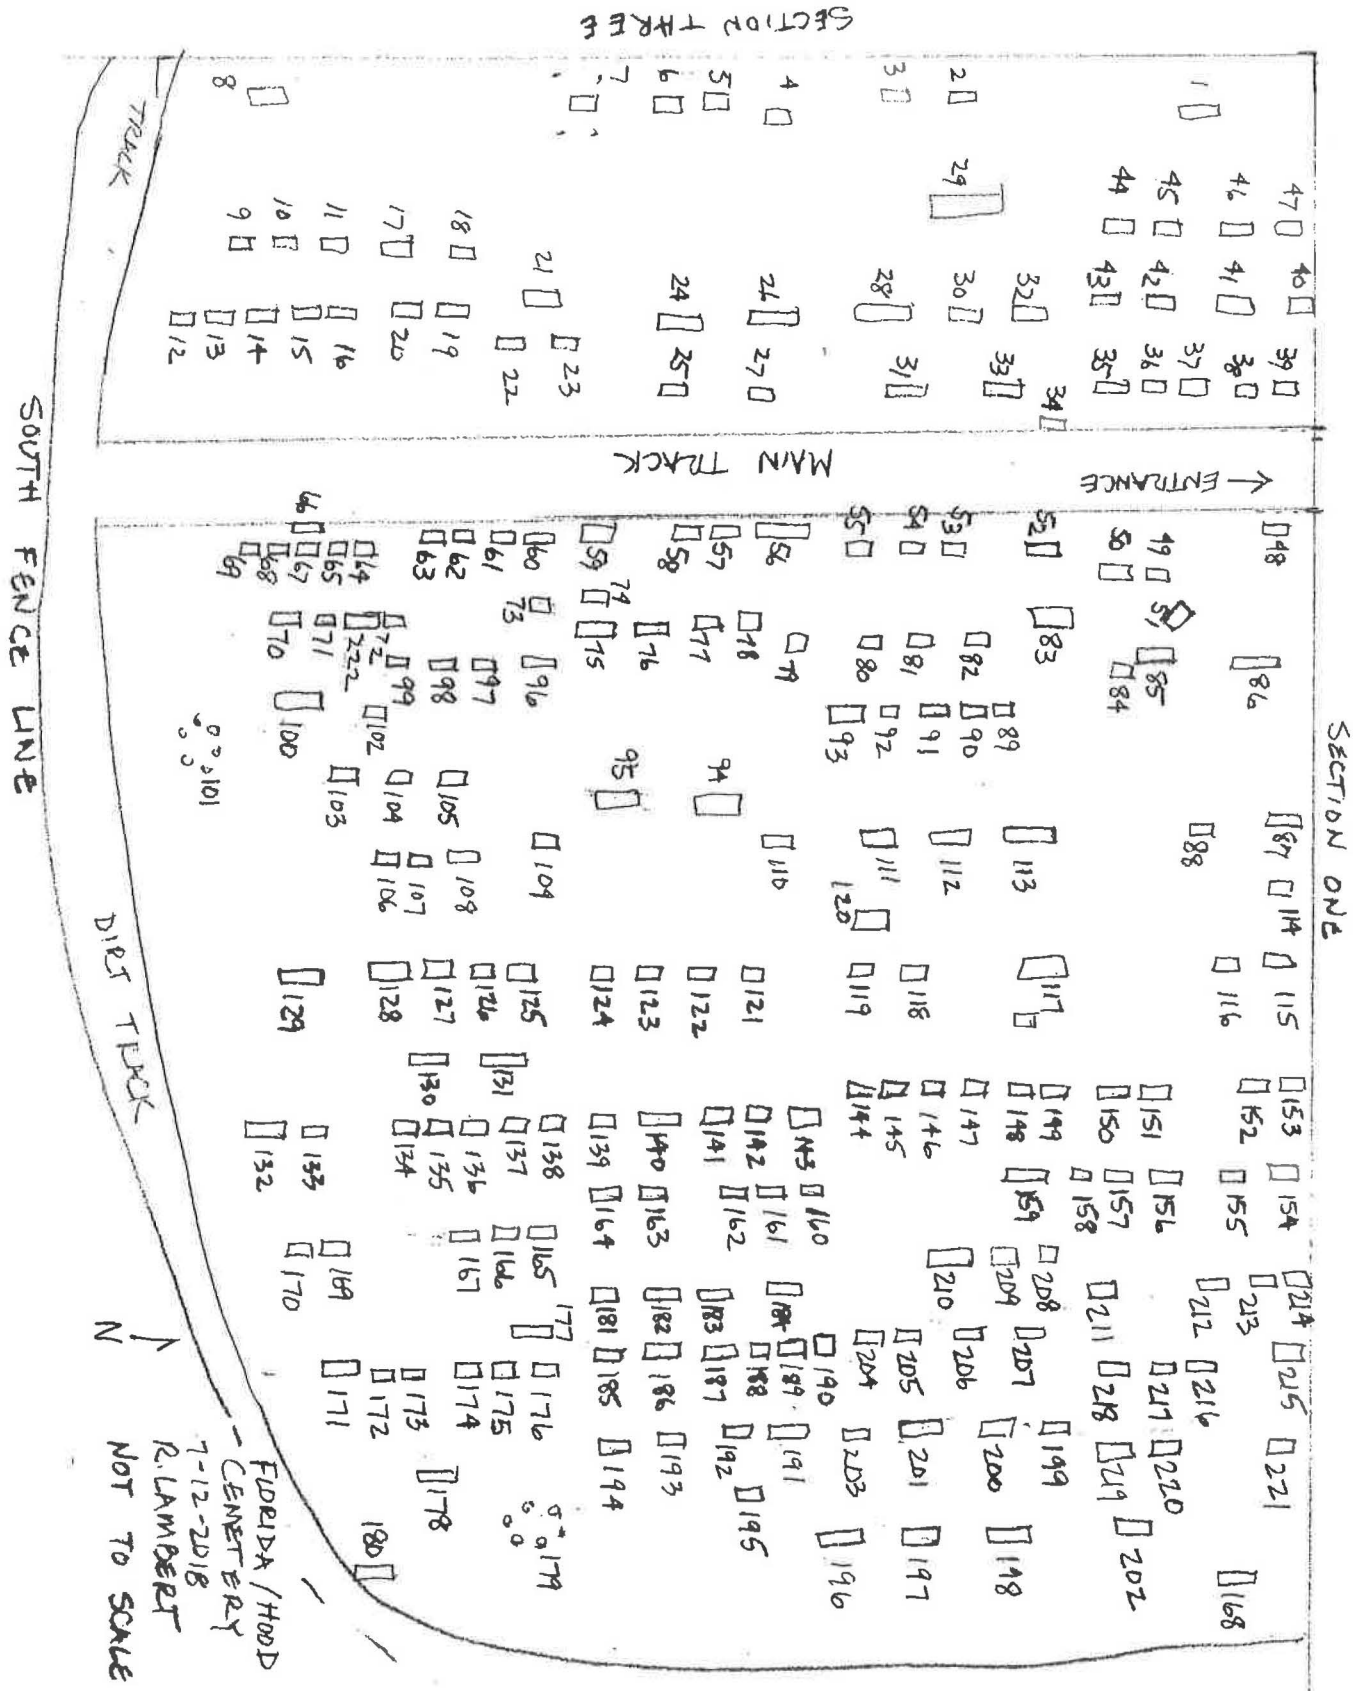

Florida/Hood Cemetery - 5LP10888
SHF # 2015-M1-023

See Burial Listing And Detailed Cemetery Maps
For Individuals Associated With Grave Number

FLORIDA/HOOD CEMETERY
 7-132-78 SCALE
 SECTION ONE N

Florida Cemetery - Section One
 See Burial Listing for Individuals Associated with Grave Number
 Not to Scale - Locations Approximate

Florida Cemetery - Section Two
 See Burial Listing for Individuals Associated with Grave Number
 Not to Scale - Locations Approximate

FLORIDA HOOD CEMETERY
 7-12-2018 R. LAMBERT
 NOT TO SCALE
 SECTION THREE

Florida Cemetery – Section Three
 See Burial Listing for Individuals Associated with Grave Number
 Not to Scale – Locations Approximate

FLORIDA/HOOD
CEMETERY
7-12-2018
PLUMBERS
NOT TO SCALE

SECTION FOUR

Florida Cemetery - Section Four
See Burial Listing for Individuals Associated with Grave Number
Not to Scale - Locations Approximate