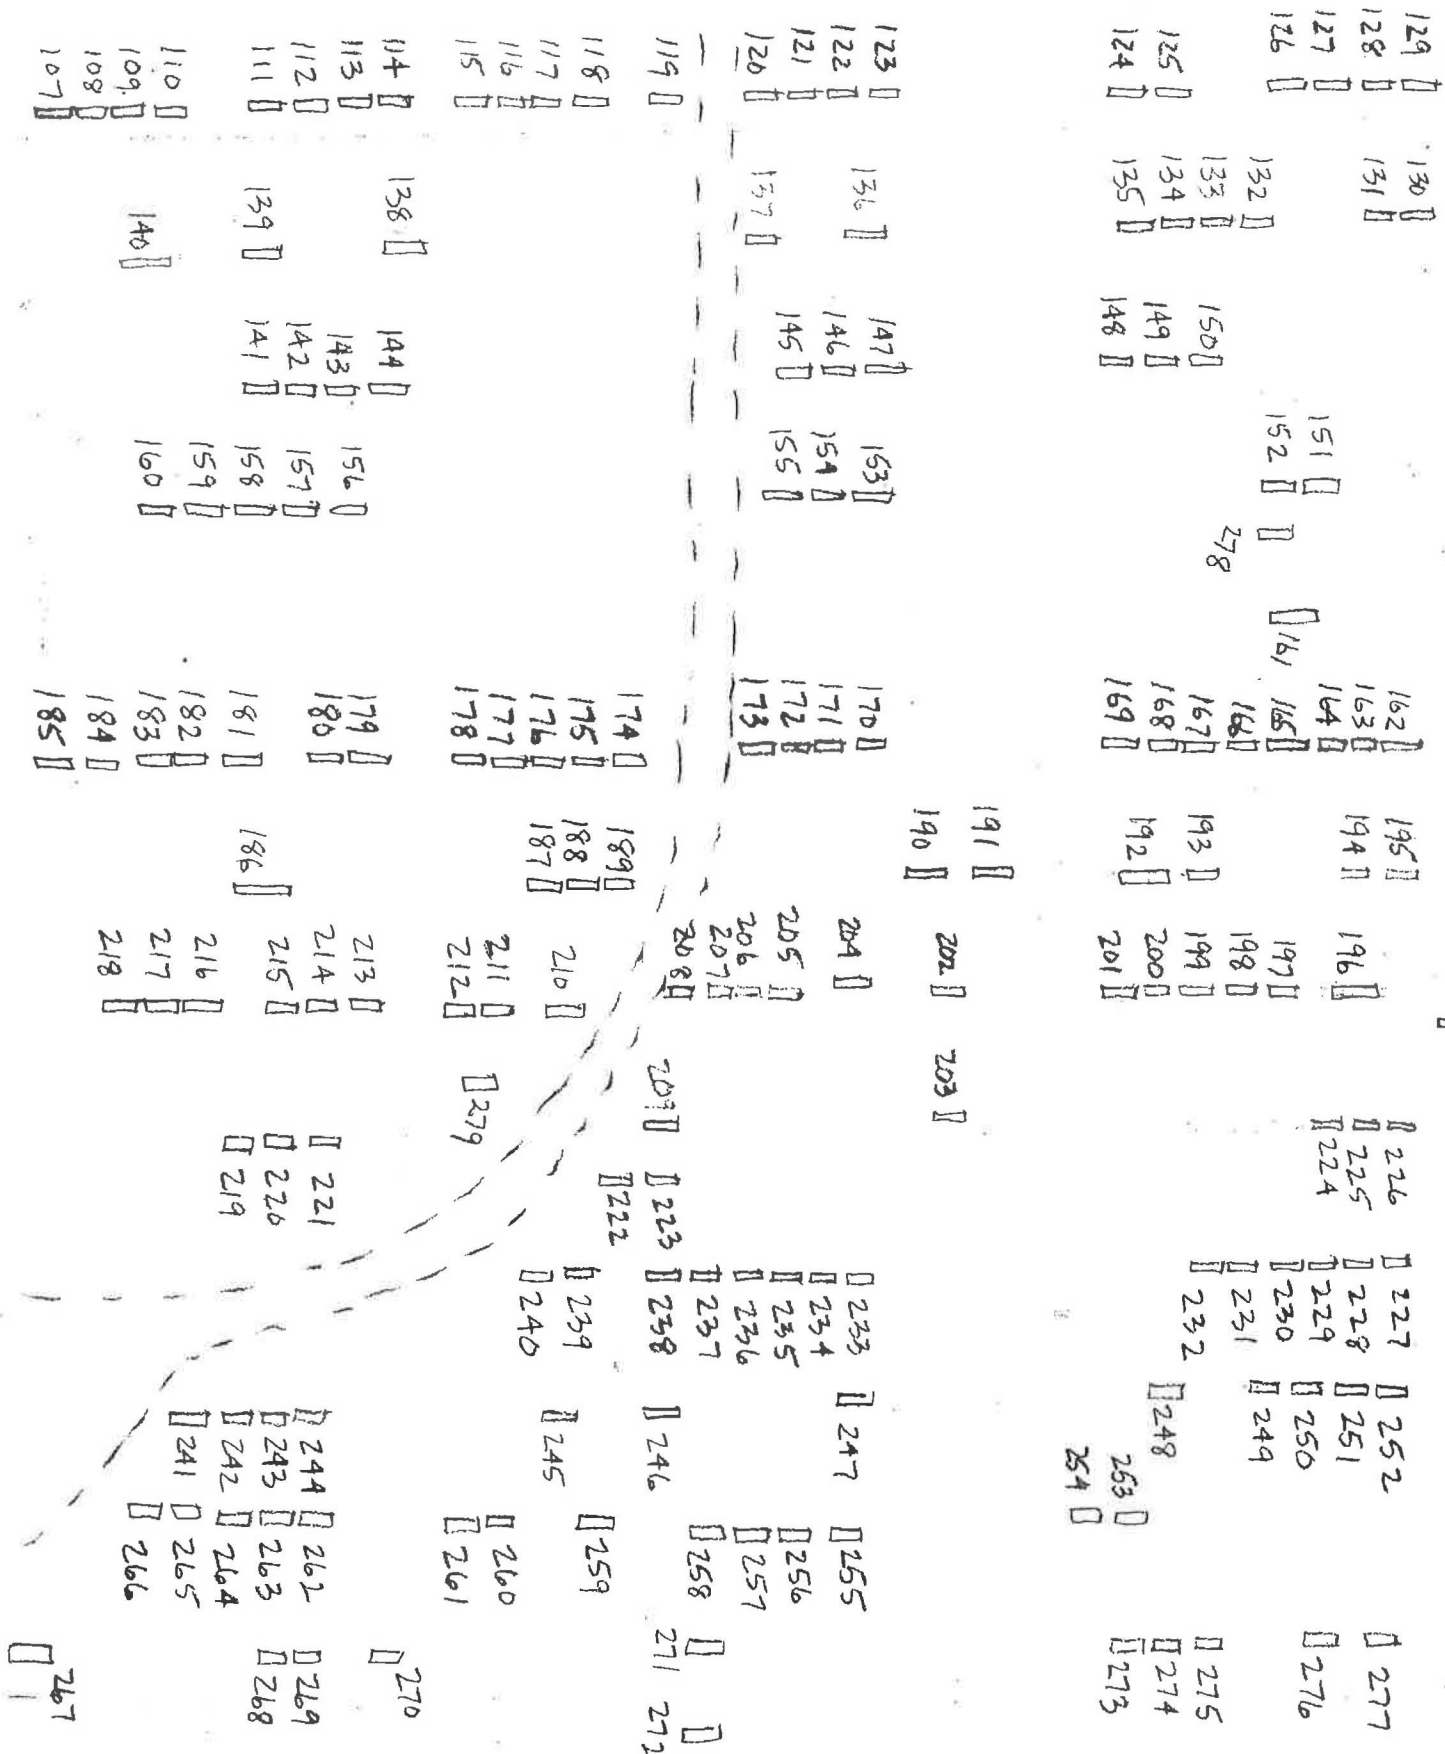

IGNACIO EAST  
CEMETERY  
7/31/18  
R. LAMBERT  
NOT TO SCALE  
N

Ignacio East Cemetery - 5LP10890  
SHF # 2015-M1-023

See Burial Listing And Detailed Cemetery Maps  
For Individuals Associated With Grave Number

NORTH FENCE

Ignacio East Cemetery - Section One - West Half  
 See Burial Listing for Individuals Associated with Grave Number  
 Not to Scale - Locations Approximate

**Ignacio East Cemetery – Section One –East Half**  
 See Burial Listing for Individuals Associated with Grave Number  
 Not to Scale – Locations Approximate

Ignacio East Cemetery – Section Two  
 See Burial Listing for Individuals Associated with Grave Number  
 Not to Scale – Locations Approximate

**Ignacio East Cemetery – Section Four**  
**See Burial Listing for Individuals Associated with Grave Number**  
**Not to Scale – Locations Approximate**

**Ignacio East Cemetery – Section Five**  
**See Burial Listing for Individuals Associated with Grave Number**  
**Not to Scale – Locations Approximate**

**Ignacio East Cemetery – Section Six**  
**See Burial Listing for Individuals Associated with Grave Number**  
**Not to Scale – Locations Approximate**