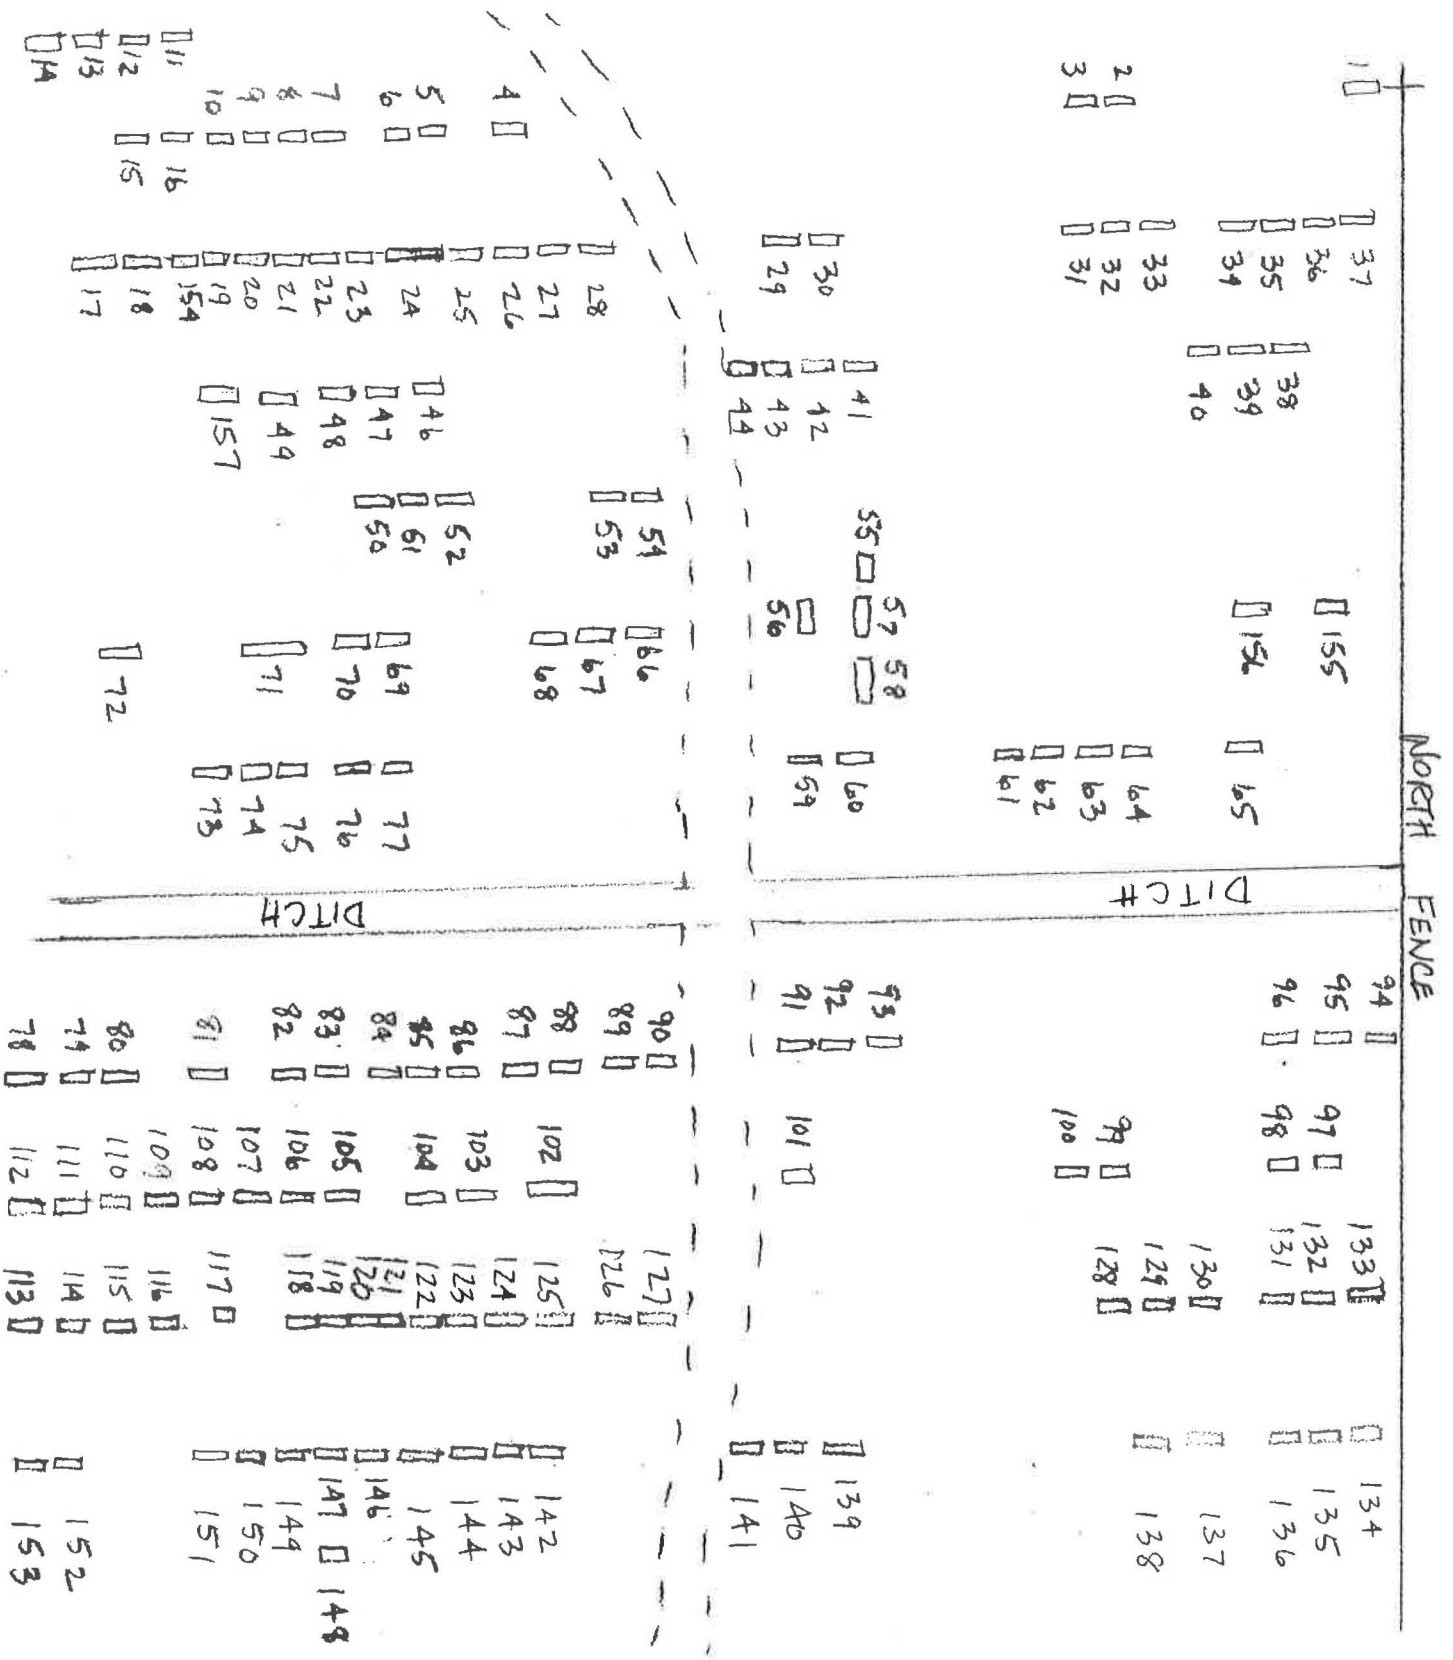

IGNACIO EAST  
CEMETERY  
7/31/18  
R. LAMBERT  
NOT TO SCALE  
N

Ignacio East Cemetery - 5LP10890  
SHF # 2015-M1-023

See Burial Listing And Detailed Cemetery Maps  
For Individuals Associated With Grave Number

NORTH FENCE

Ignacio East Cemetery - Section One - West Half  
 See Burial Listing for Individuals Associated with Grave Number  
 Not to Scale - Locations Approximate

**Ignacio East Cemetery – Section One –East Half**  
 See Burial Listing for Individuals Associated with Grave Number  
 Not to Scale – Locations Approximate

Ignacio East Cemetery – Section Two  
 See Burial Listing for Individuals Associated with Grave Number  
 Not to Scale – Locations Approximate

**Ignacio East Cemetery – Section Four**  
**See Burial Listing for Individuals Associated with Grave Number**  
**Not to Scale – Locations Approximate**

**Ignacio East Cemetery – Section Five**  
**See Burial Listing for Individuals Associated with Grave Number**  
**Not to Scale – Locations Approximate**

**Ignacio East Cemetery – Section Six**  
**See Burial Listing for Individuals Associated with Grave Number**  
**Not to Scale – Locations Approximate**