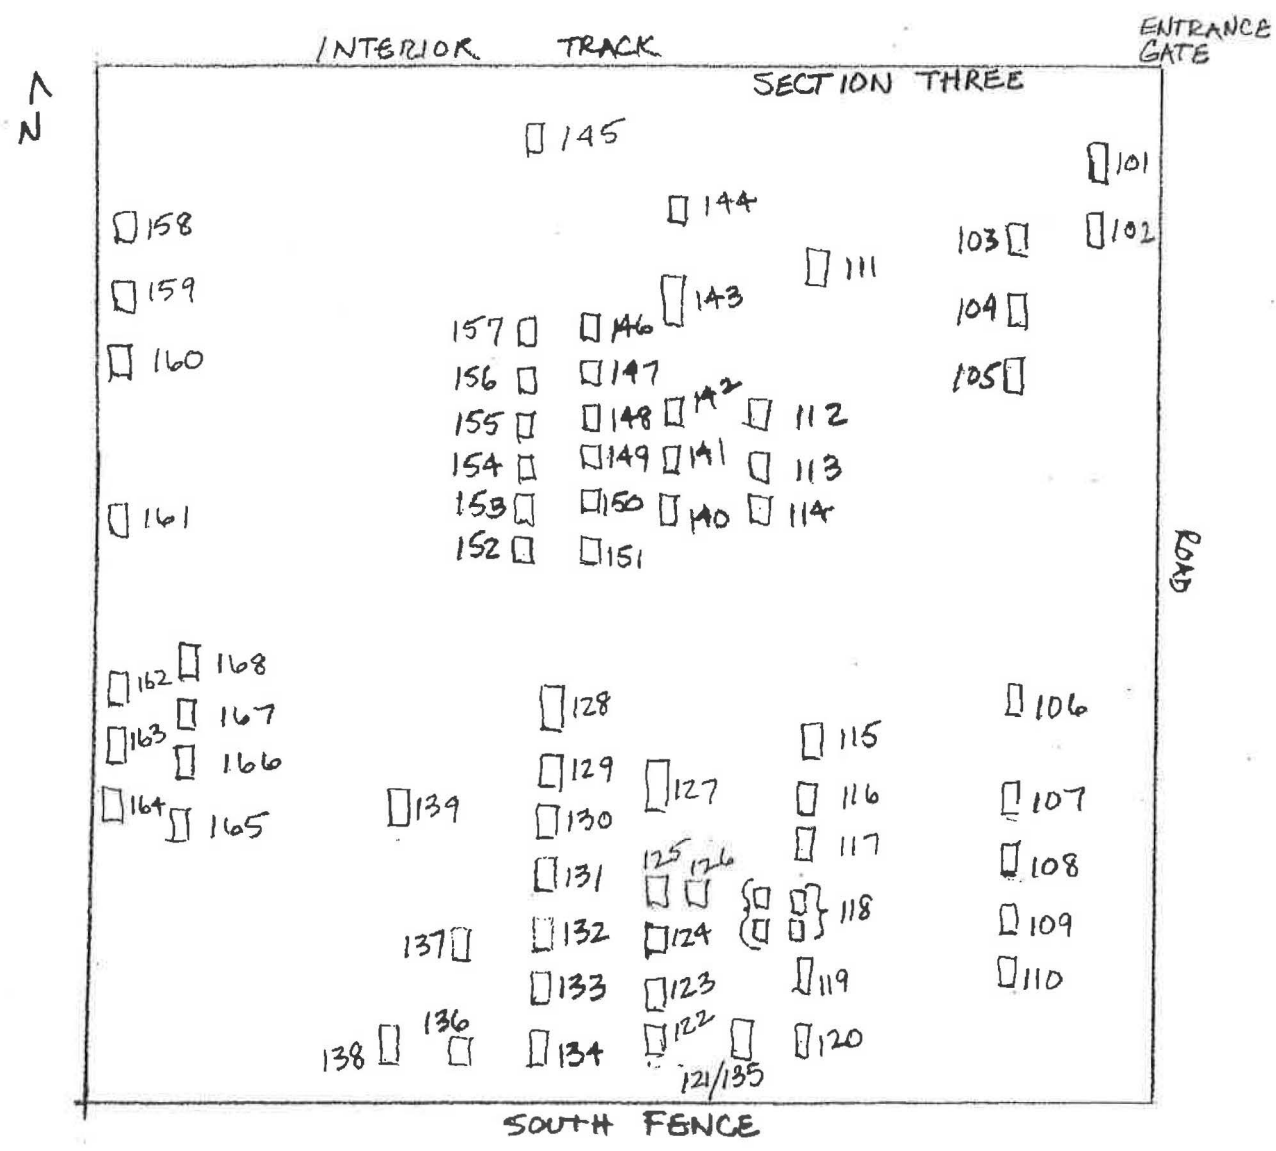

KLINE  
CEMETERY  
NOT TO SCALE  
R. LAMBERT  
5/23/2016

KLINE CEMETERY  
OVERVIEW MAP

Kline Cemetery - 5LP10892  
SHF # 2015-M1-023

See Burial Listing And Detailed Cemetery Maps  
For Individuals Associated With Grave Number

**Kline Cemetery – Section One**  
**See Burial Listing for Individuals Associated with Grave Number**  
**Not to Scale – Locations Approximate**

**Kline Cemetery – Section Two**  
 See Burial Listing for Individuals Associated with Grave Number  
 Not to Scale – Locations Approximate

**Kline Cemetery – Section Three**  
**See Burial Listing for Individuals Associated with Grave Number**  
**Not to Scale – Locations Approximate**

**Kline Cemetery – Section Four**  
**See Burial Listing for Individuals Associated with Grave Number**  
**Not to Scale – Locations Approximate**