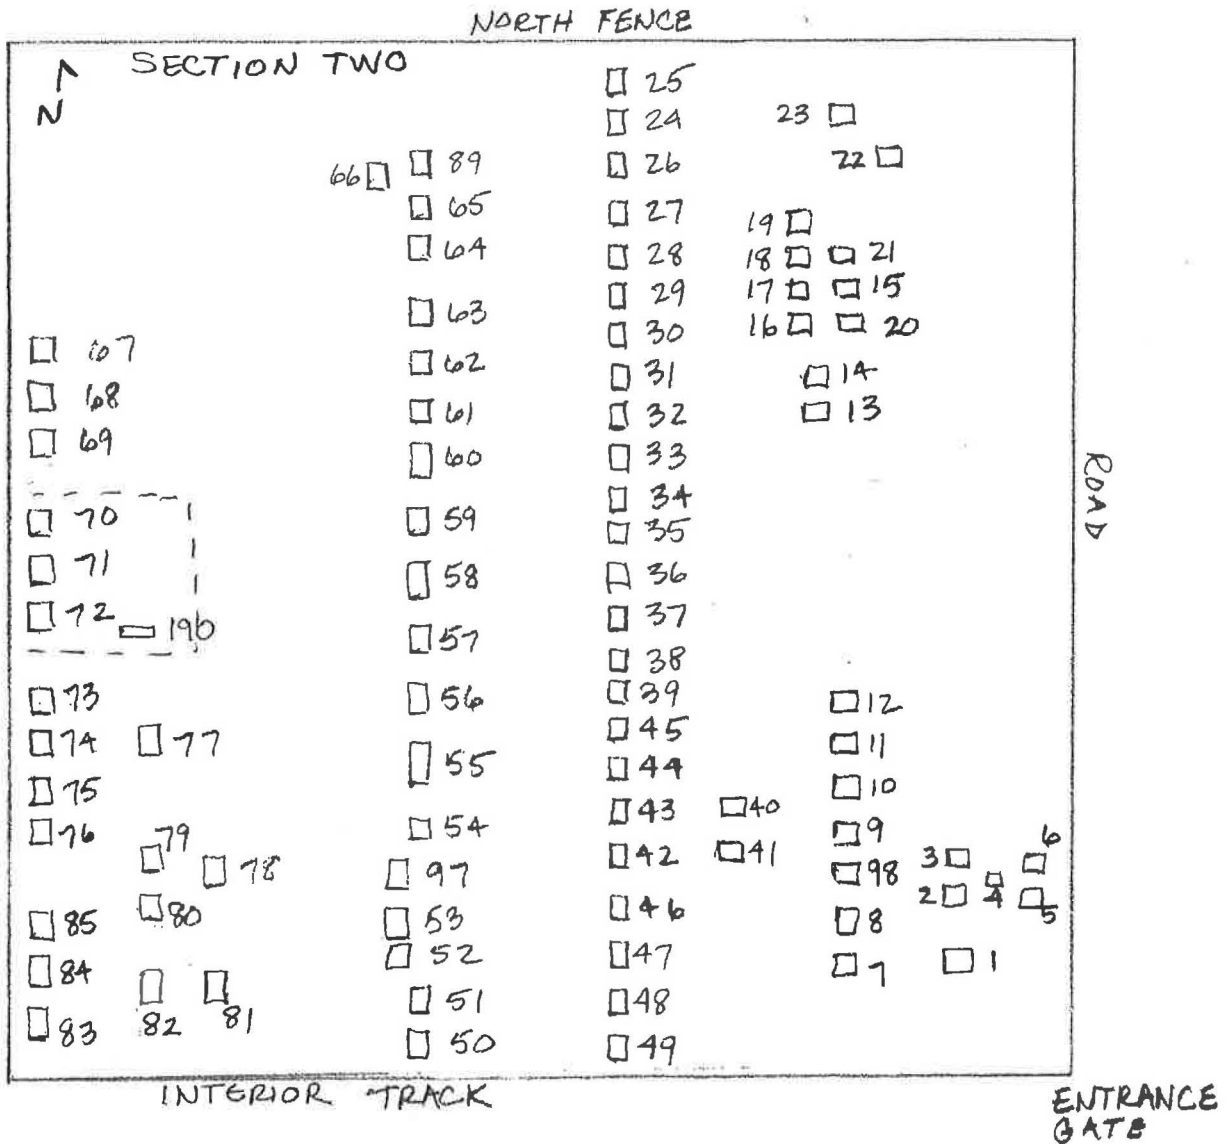

KLINE  
CEMETERY  
NOT TO SCALE  
R. LAMBERT  
5/23/2016

KLINE CEMETERY  
OVERVIEW MAP

Kline Cemetery - 5LP10892  
SHF # 2015-M1-023

See Burial Listing And Detailed Cemetery Maps  
For Individuals Associated With Grave Number

**Kline Cemetery – Section One**  
**See Burial Listing for Individuals Associated with Grave Number**  
**Not to Scale – Locations Approximate**

**Kline Cemetery – Section Two**  
 See Burial Listing for Individuals Associated with Grave Number  
 Not to Scale – Locations Approximate

**Kline Cemetery – Section Three**  
**See Burial Listing for Individuals Associated with Grave Number**  
**Not to Scale – Locations Approximate**

**Kline Cemetery – Section Four**  
**See Burial Listing for Individuals Associated with Grave Number**  
**Not to Scale – Locations Approximate**