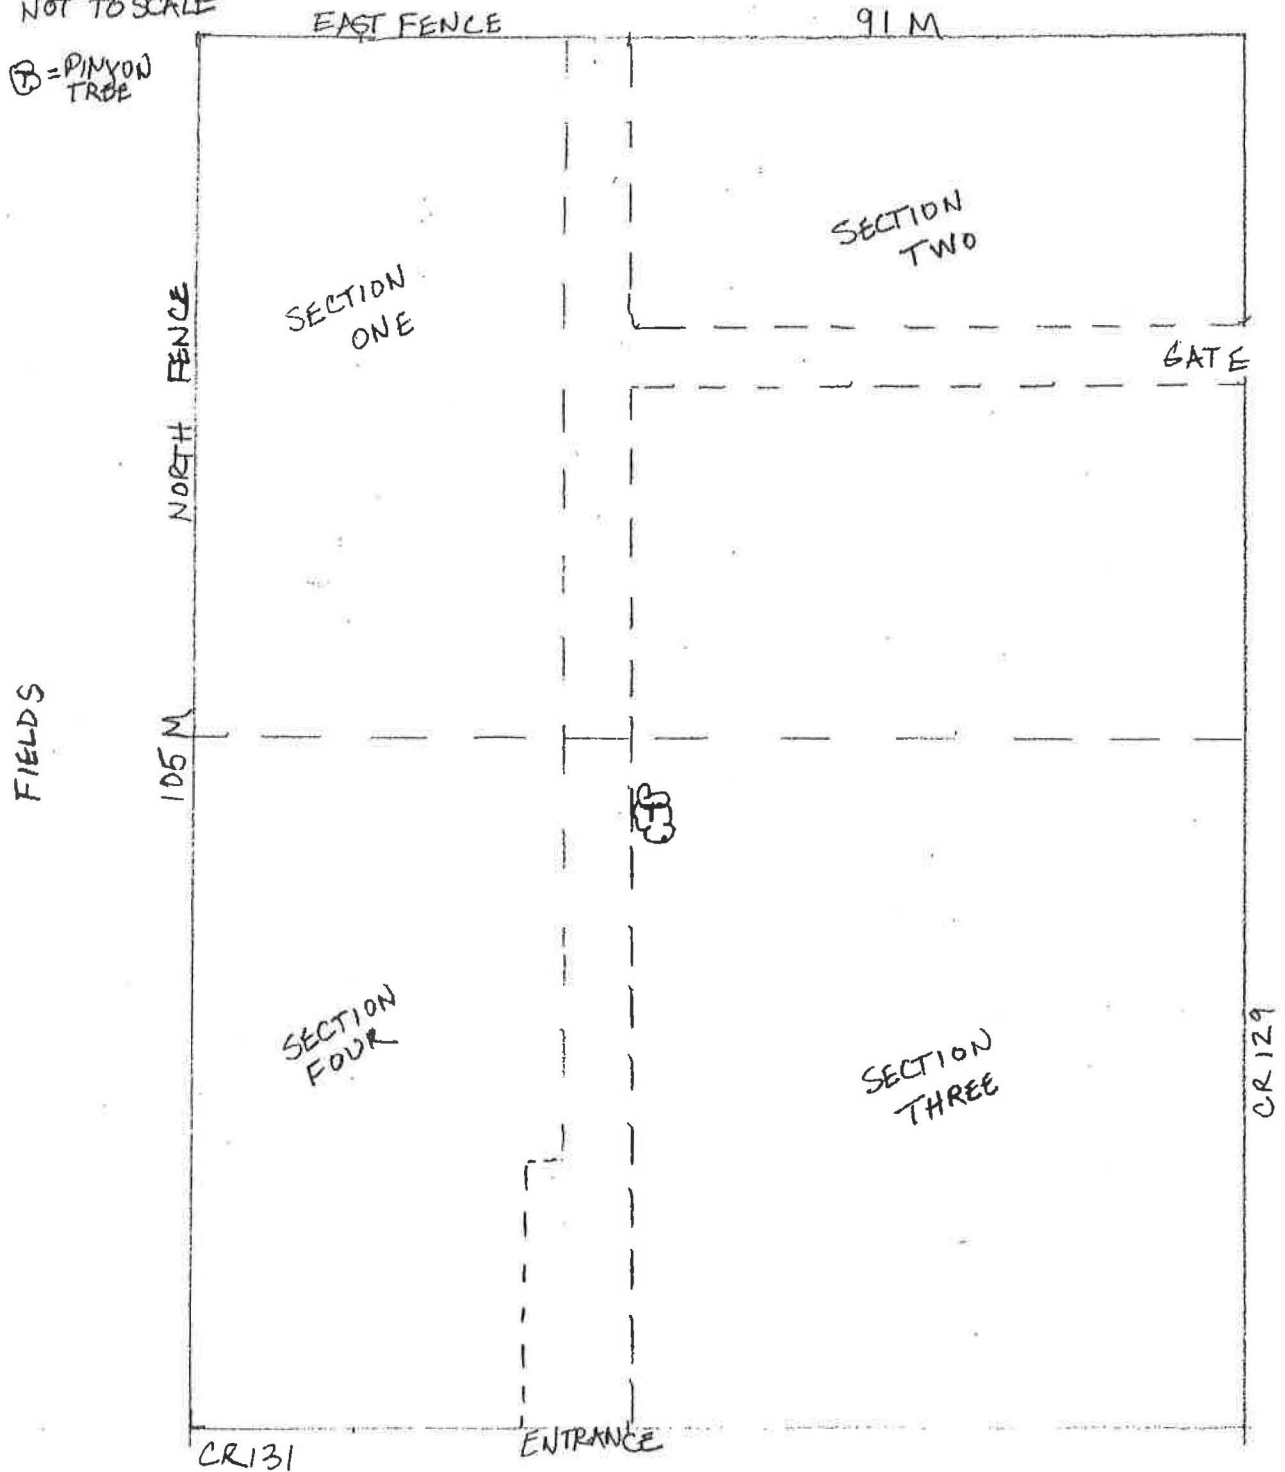

MARVEL
CEMETERY
7/7/2018
R. LAMBERT
NOT TO SCALE

FIELDS

⊕ = PINYON
TREE

Marvel Cemetery - 5LP10895
SHF # 2015-M1-023

See Burial Listing And Detailed Cemetery Maps
For Individuals Associated With Grave Number

EAST FENCE

64

65

63

b2

59

60

61

27 28

29 30 31 32

21 17

26

23 22

19

16 15

12

11

25 24

18

14 13

10

1 2

3 4 5

6 7 8