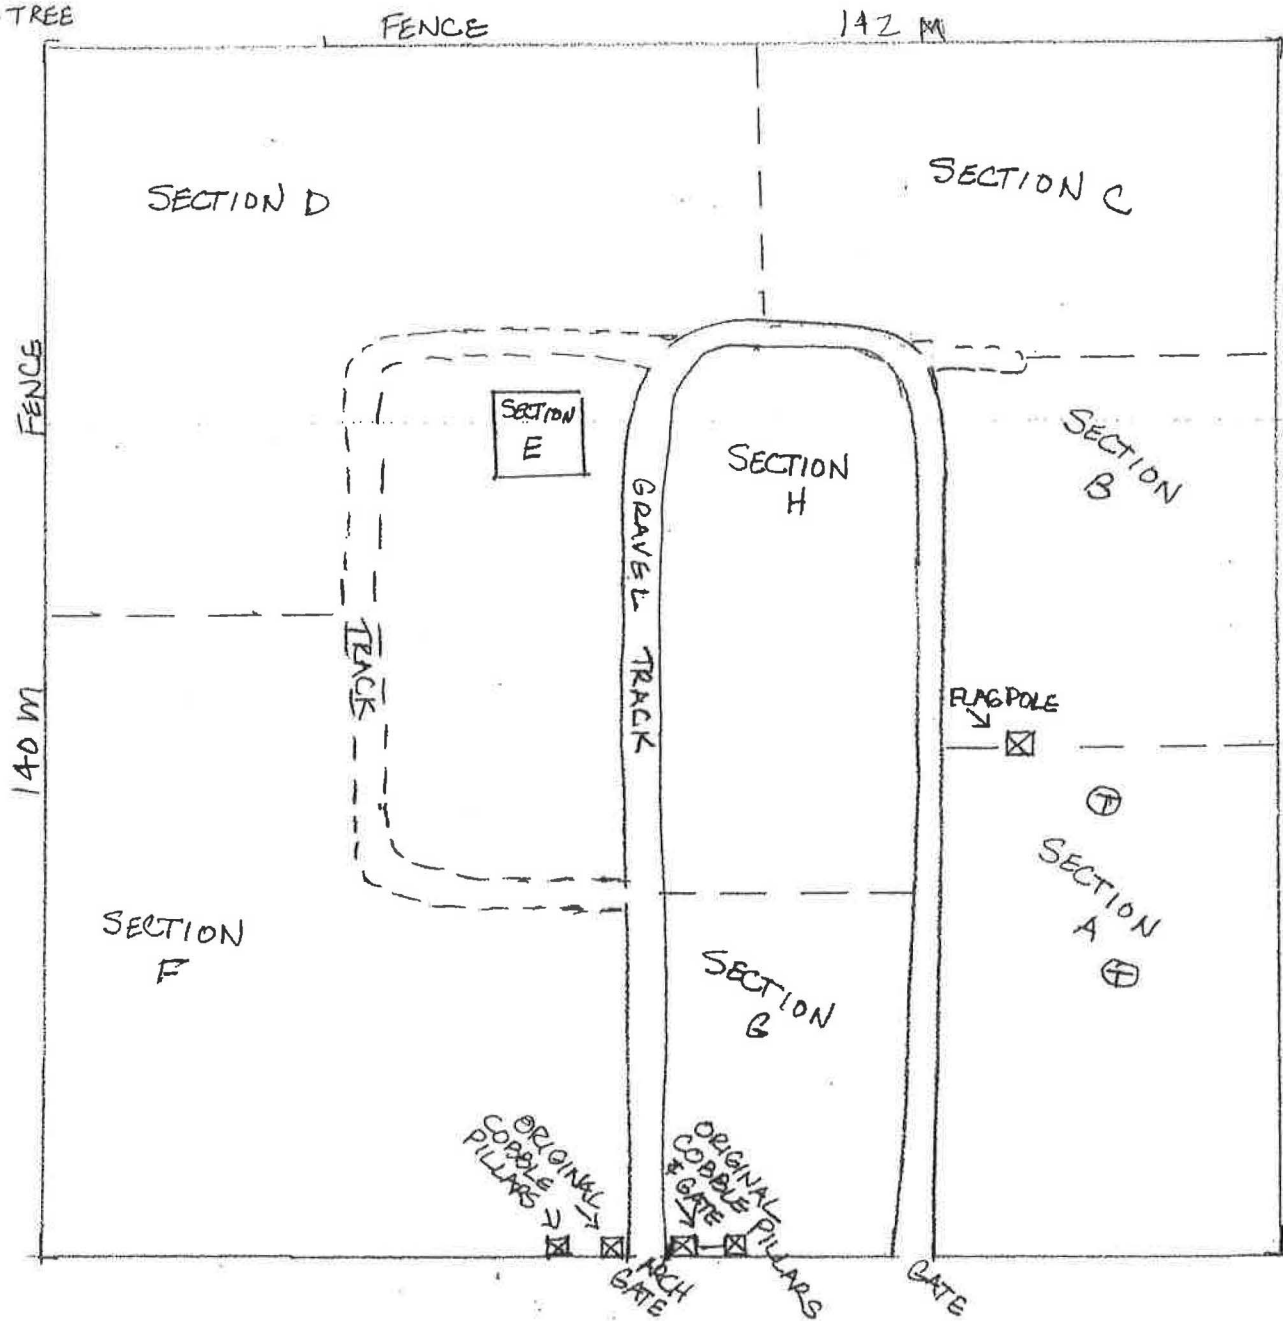

IGNACIO WEST
CEMETERY
7/21/2015
R LAMBERT
NOT TO SCALE
⊕ = TREE

Ignacio West Cemetery - 5LP10891
SHF # 2015-M1-023

See Burial Listing And Detailed Cemetery Maps
For Individuals Associated With Grave Number

SECTION B

CEMETERY SIGN
 FLAGPOLE

CEMETERY GRAVEL TRACK

ENTRANCE

2

SOUTH FENCE

EAST FENCE

Ignacio West Cemetery - Section A
 See Burial Listing for Individuals Associated with Grave Number
 Not to Scale - Locations Approximate

Ignacio West Cemetery - Section B
 See Burial Listing for Individuals Associated with Grave Number
 Not to Scale - Locations Approximate

Ignacio West Cemetery - Section C
See Burial Listing for Individuals Associated with Grave Number
Not to Scale - Locations Approximate

☒ ORIGINAL
 DOBBLE
 PILLAR
 ☒ ORIGINAL
 PILLAR
 WITH WIRE
 GATE

N
N

Ignacio West Cemetery – Section G
See Burial Listing for Individuals Associated with Grave Number
Not to Scale – Locations Approximate