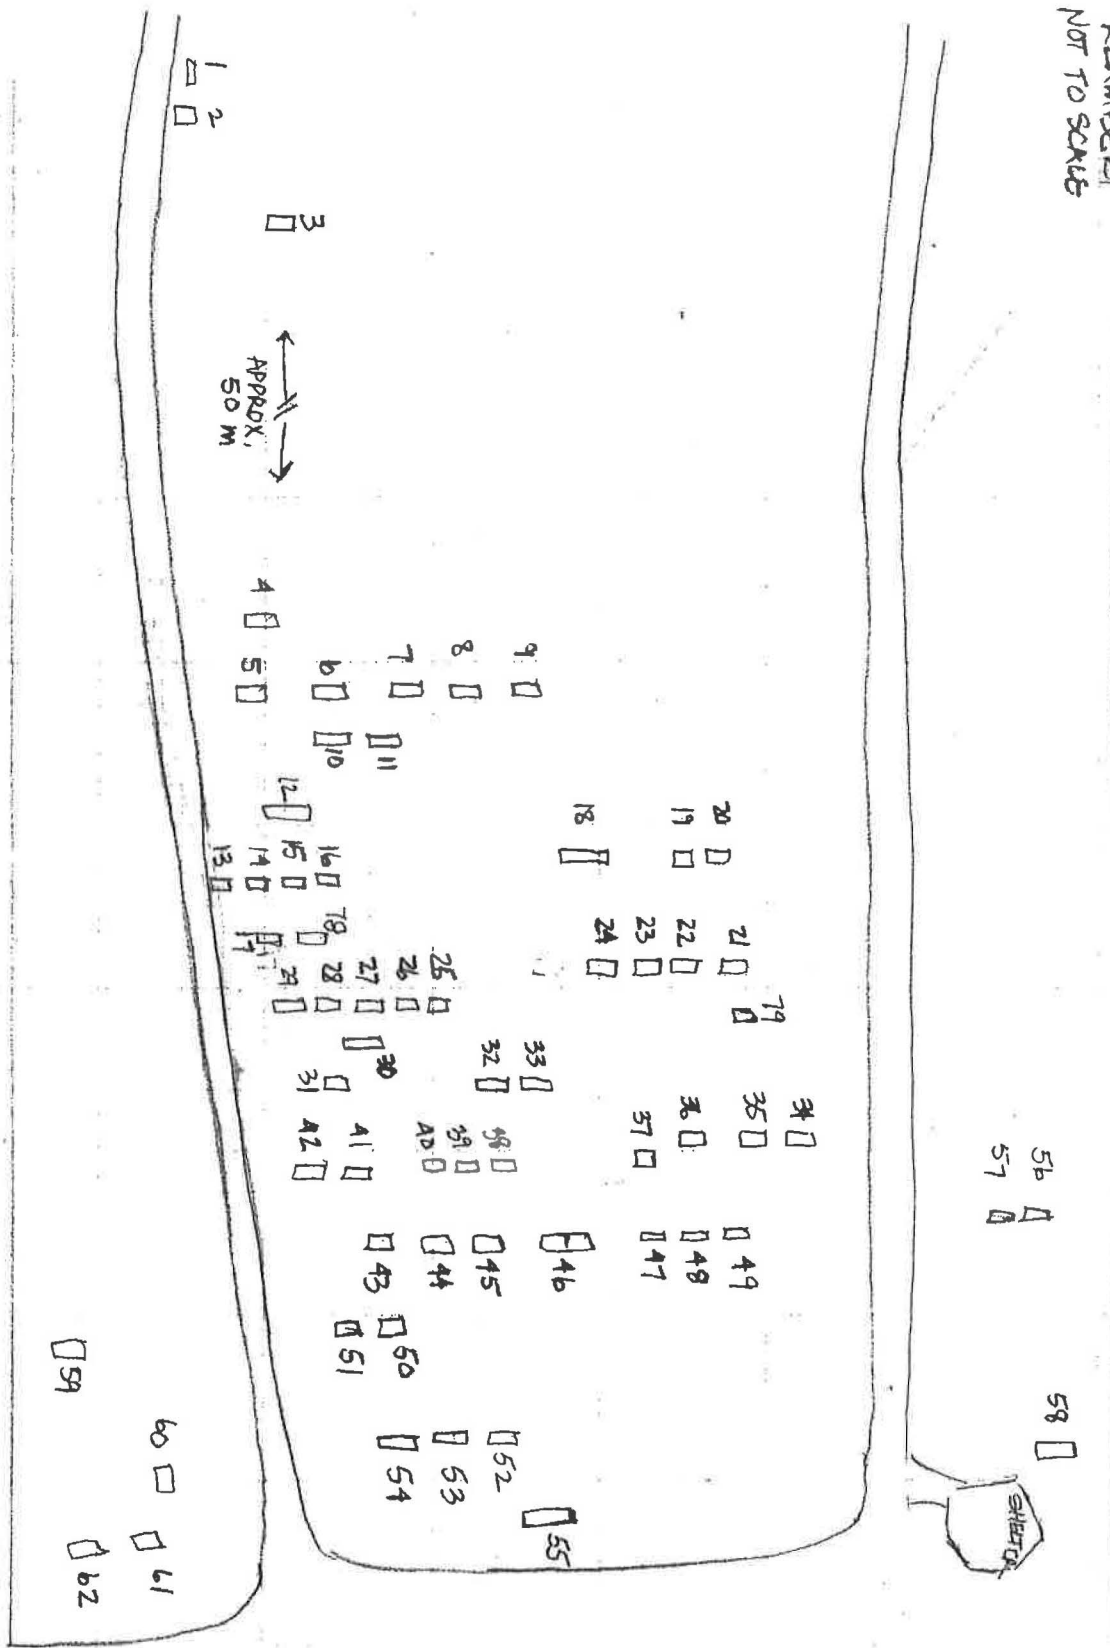

OXFORD
CEMETERY
7/13/2018
R. LAMBERT
NOT TO SCALE
N

Oxford Cemetery - 5LP10896
SHF # 2015-M1-023

See Burial Listing And Detailed Cemetery Maps
For Individuals Associated With Grave Number

OXFORD CEMETERY
 SECTION A
 7/13/2018
 PLUMB REPT
 NOT TO SCALE

Oxford Cemetery – Section One
 See Burial Listing for Individuals Associated with Grave Number
 Not to Scale – Locations Approximate

UNBURNED
SHEETER

OXFORD CEMETERY
SECTION 2
7-13-2018
NOT TO SCALE

Oxford Cemetery – Section Two
See Burial Listing for Individuals Associated with Grave Number
Not to Scale – Locations Approximate