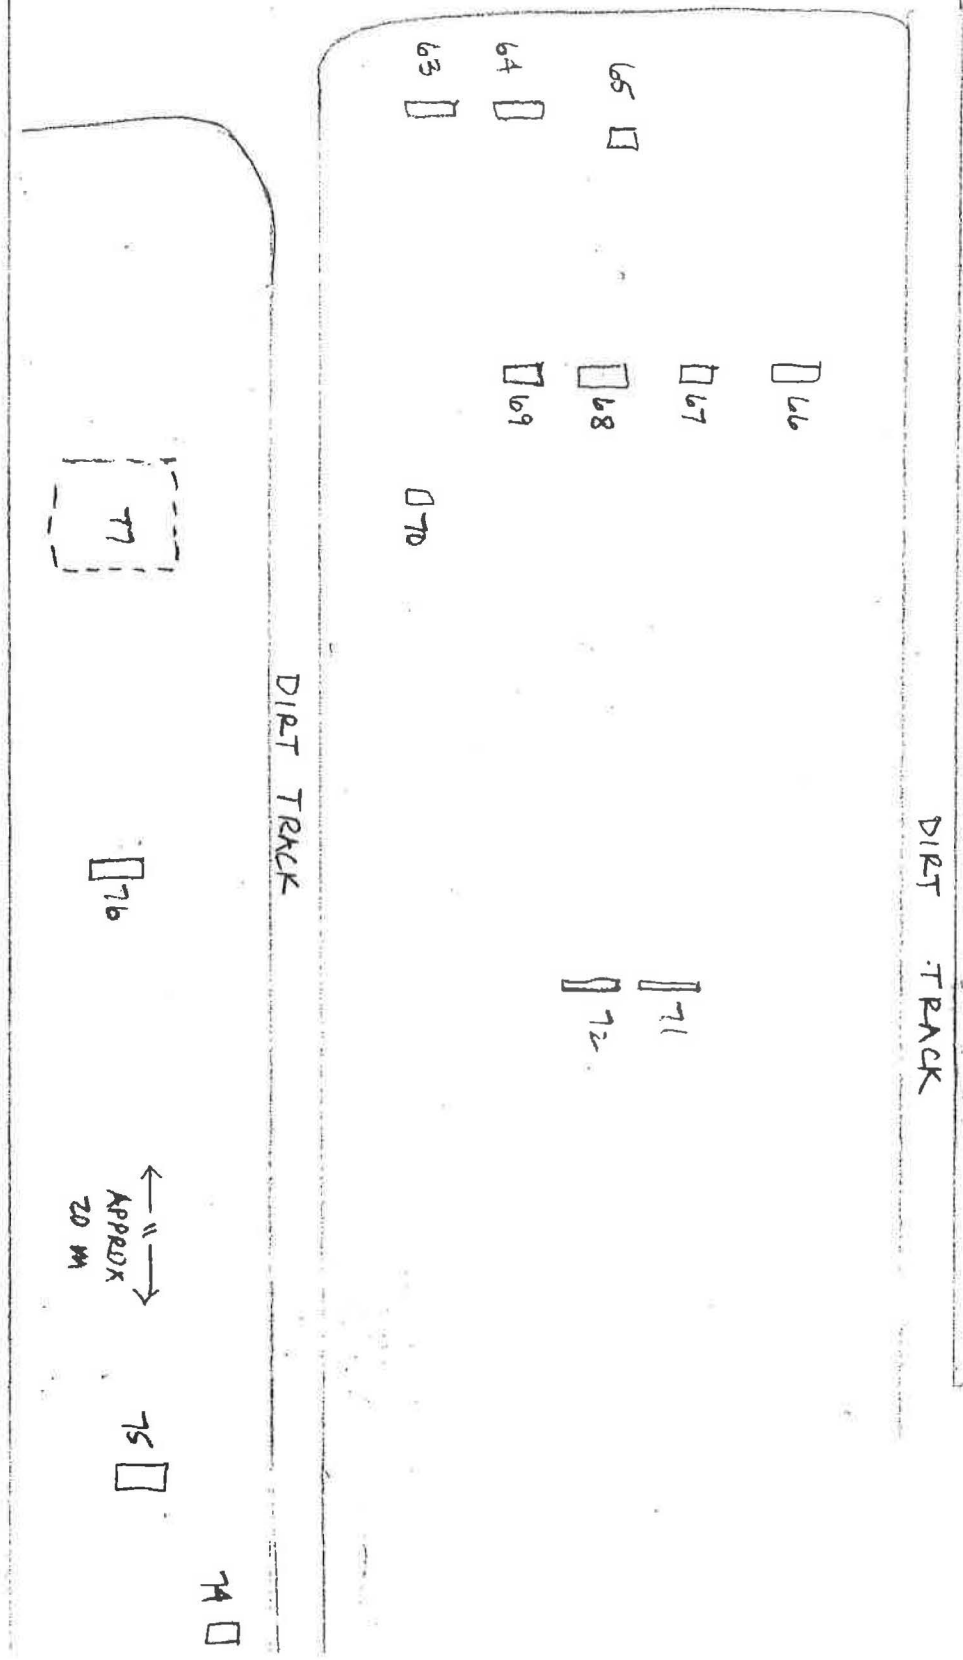

OXFORD
CEMETERY
7/13/2018
R. LAMBERT
NOT TO SCALE
N

Oxford Cemetery - 5LP10896
SHF # 2015-M1-023

See Burial Listing And Detailed Cemetery Maps
For Individuals Associated With Grave Number

OXFORD CEMETERY
 SECTION A
 7/13/2018
 PLUMB REPT
 NOT TO SCALE

Oxford Cemetery – Section One
 See Burial Listing for Individuals Associated with Grave Number
 Not to Scale – Locations Approximate

UNBURNED
SHEETER

OXFORD CEMETERY
SECTION 2
7-13-2018
NOT TO SCALE

Oxford Cemetery – Section Two
See Burial Listing for Individuals Associated with Grave Number
Not to Scale – Locations Approximate