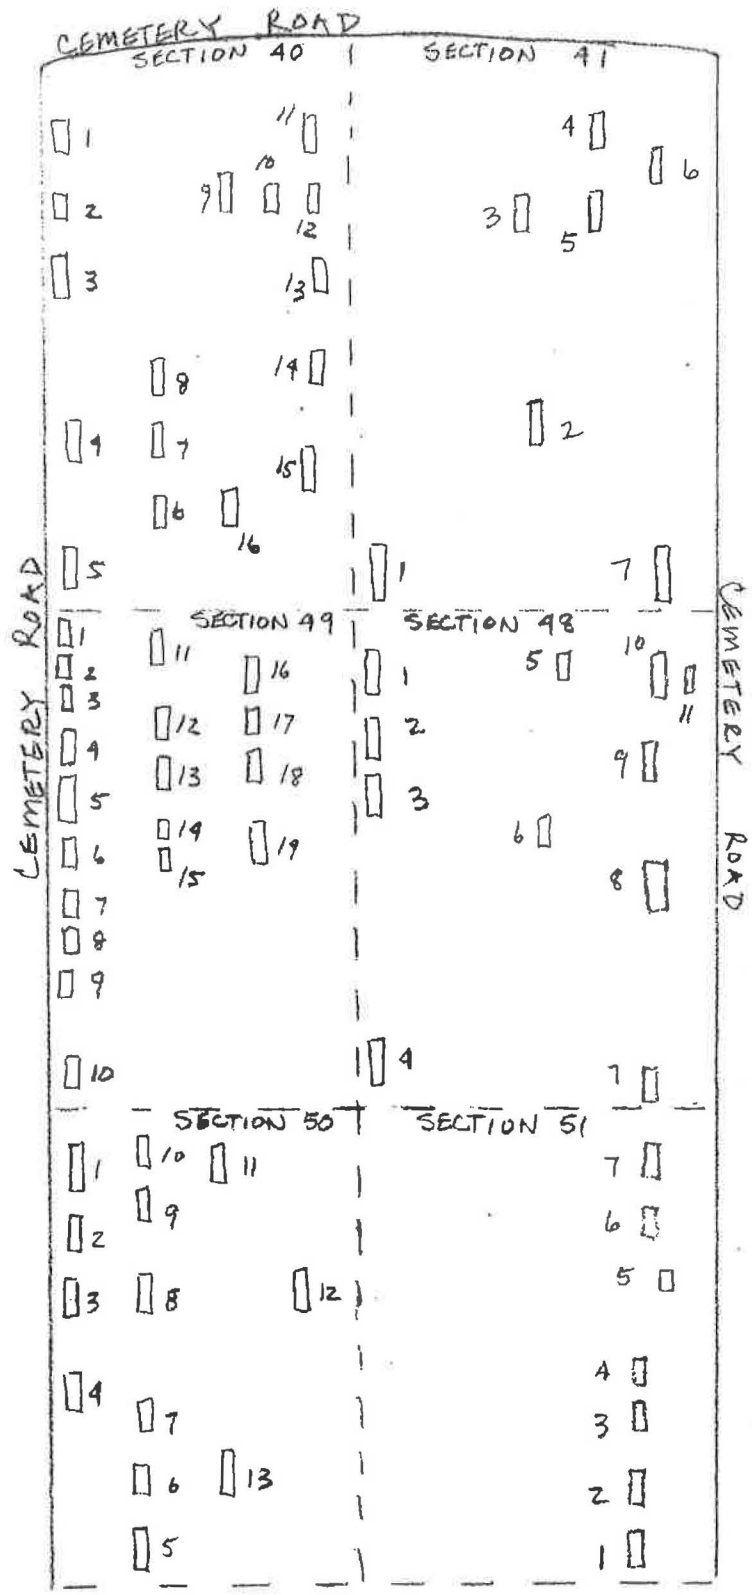

N
↑

Pine River Cemetery – Sections 40, 41, 48, 49, 50 & 51
See Burial Listing for Individuals Associated with Grave Number
Not to Scale – Locations Approximate