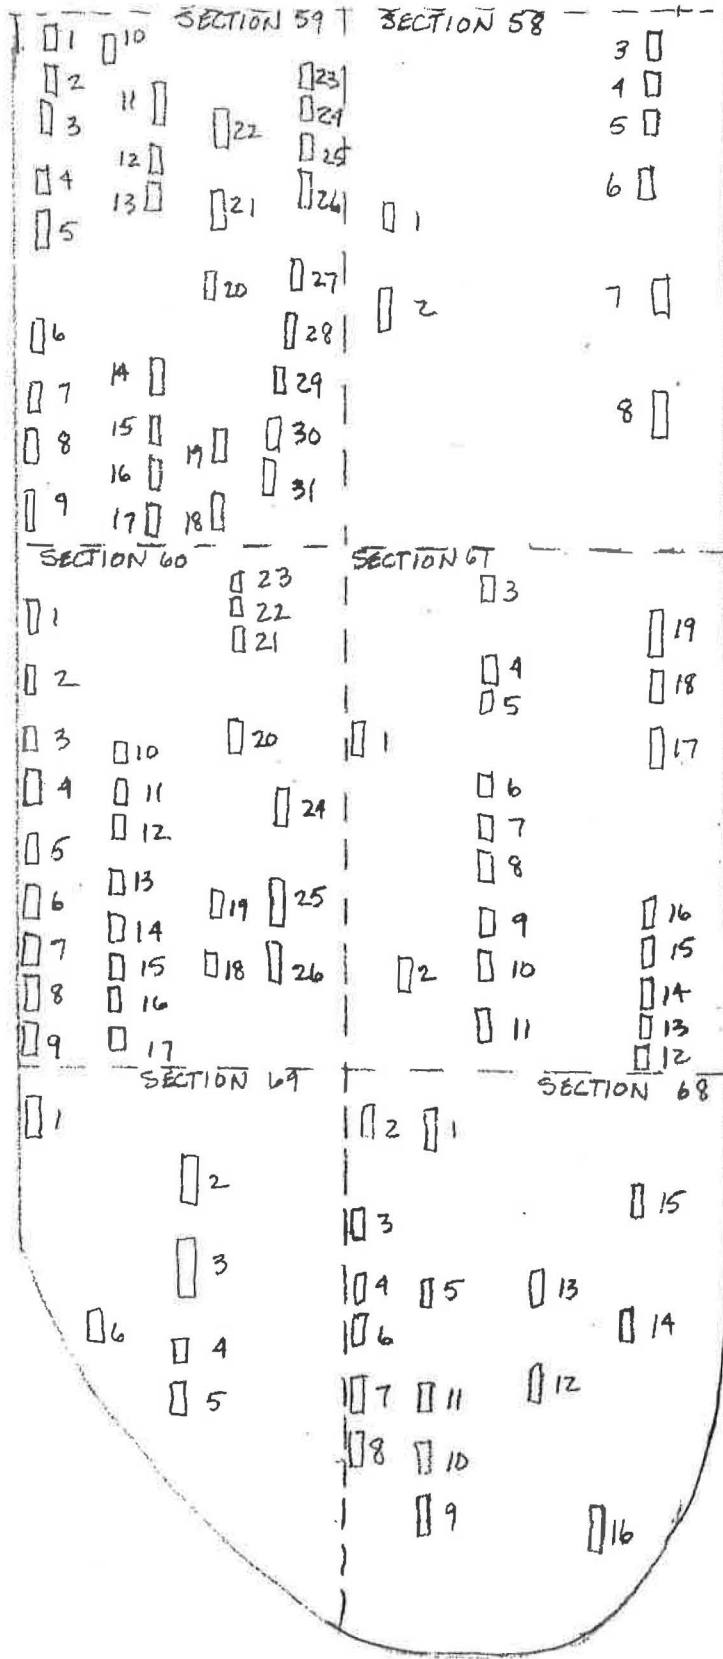

PINE RIVER CEMETERY  
 7/14/2018  
 NOT TO SCALE  
 N R. LAMBERT  
 # = SECTION #  
 C = COLUMBARIUM

Pine River Cemetery - 5LP10897  
 SHF # 2015-M1-023

See Burial Listing And Detailed Cemetery Maps  
 For Individuals Associated With Grave Number

**Pine River Cemetery – Sections 42, 43, 47 & 52**  
**See Burial Listing for Individuals Associated with Grave Number**  
**Not to Scale – Locations Approximate**

↙  
N

**Pine River Cemetery – Sections 57, 62, 67 & Columbarium**  
**See Burial Listing for Individuals Associated with Grave Number**  
**Not to Scale – Locations Approximate**

N  
↑

**Pine River Cemetery – Sections 40, 41, 48, 49, 50 & 51**  
**See Burial Listing for Individuals Associated with Grave Number**  
**Not to Scale – Locations Approximate**

N  
↑

**Pine River Cemetery – Sections 58, 59, 60, 61, 68 & 69**  
**See Burial Listing for Individuals Associated with Grave Number**  
**Not to Scale – Locations Approximate**

**Pine River Cemetery – Sections 24, 28 & 29**  
 See Burial Listing for Individuals Associated with Grave Number  
 Not to Scale – Locations Approximate

**Pine River Cemetery – Sections 2, 3, 4 & Circle**  
**See Burial Listing for Individuals Associated with Grave Number**  
**Not to Scale – Locations Approximate**