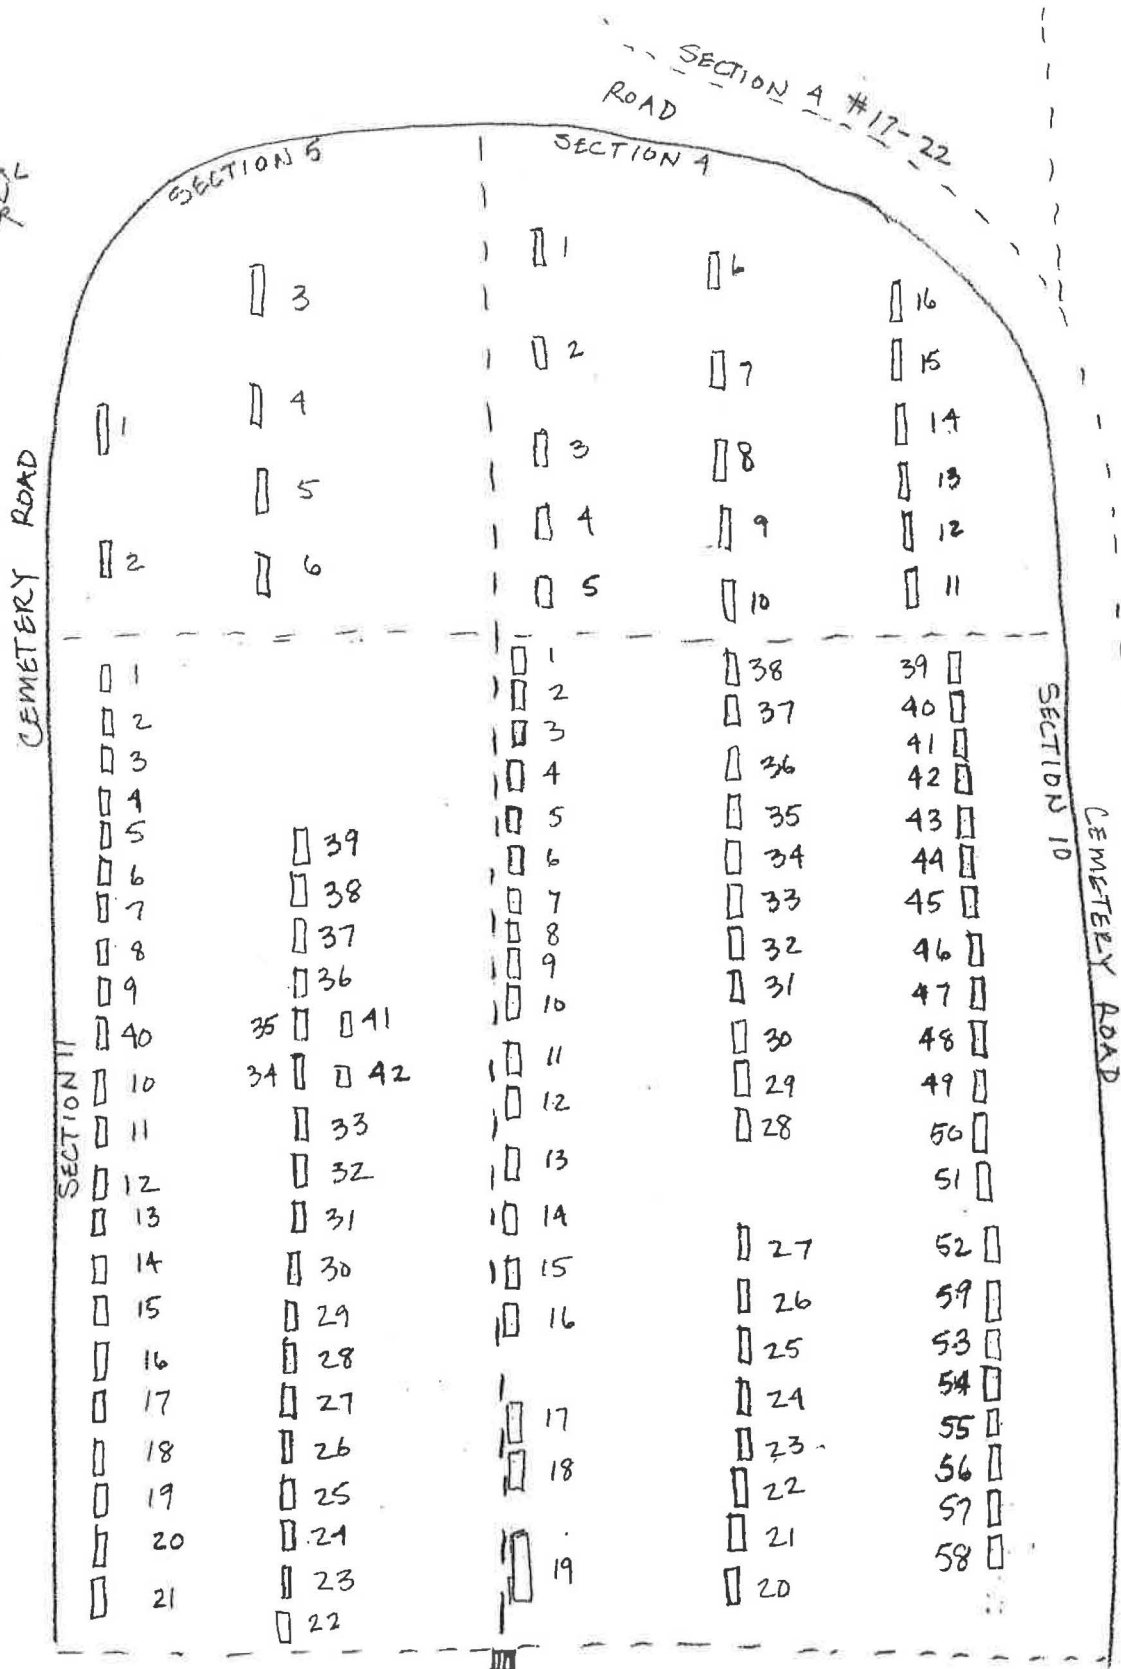

**Pine River Cemetery – Sections 24, 28 & 29**  
 See Burial Listing for Individuals Associated with Grave Number  
 Not to Scale – Locations Approximate

**Pine River Cemetery – Sections 2, 3, 4 & Circle**  
**See Burial Listing for Individuals Associated with Grave Number**  
**Not to Scale – Locations Approximate**

**Pine River Cemetery – Sections 14 & 15**  
**See Burial Listing for Individuals Associated with Grave Number**  
**Not to Scale – Locations Approximate**

**Pine River Cemetery – Sections B, 20 & 21**  
 See Burial Listing for Individuals Associated with Grave Number  
 Not to Scale – Locations Approximate

☐ = ORIGINAL SECTION MARKER

N  
↑

Pine River Cemetery – Sections A & 25  
 See Burial Listing for Individuals Associated with Grave Number  
 Not to Scale – Locations Approximate

  
 ORIGINAL SECTION MARKER