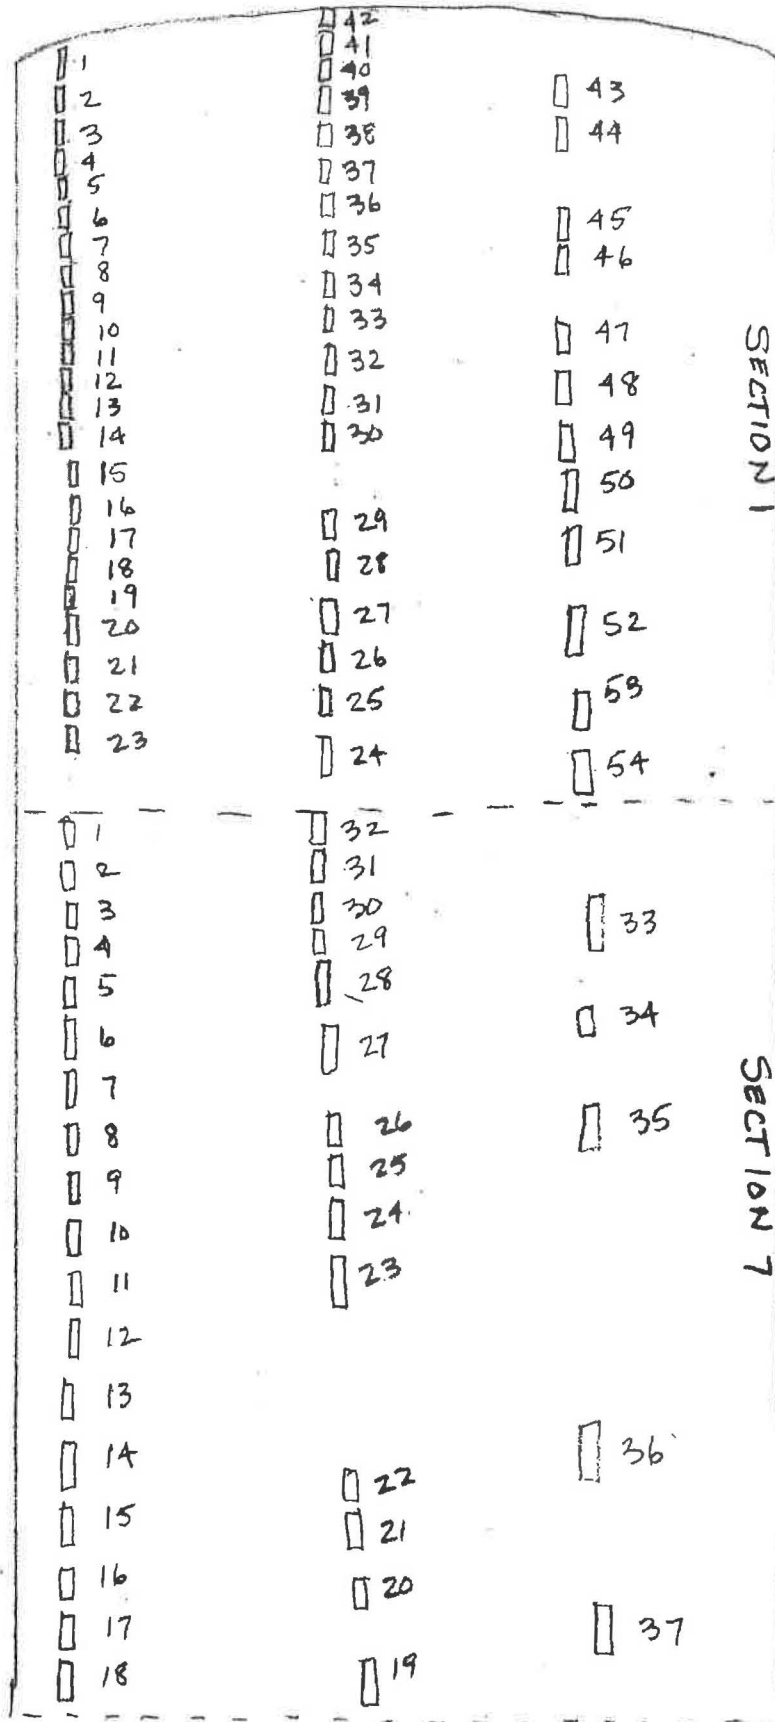

**Pine River Cemetery – Sections 42, 43, 47 & 52**  
**See Burial Listing for Individuals Associated with Grave Number**  
**Not to Scale – Locations Approximate**

↙  
N

**Pine River Cemetery – Sections 57, 62, 67 & Columbarium**  
**See Burial Listing for Individuals Associated with Grave Number**  
**Not to Scale – Locations Approximate**

N  
↑

**Pine River Cemetery – Sections 40, 41, 48, 49, 50 & 51**  
**See Burial Listing for Individuals Associated with Grave Number**  
**Not to Scale – Locations Approximate**

N  
↑

**Pine River Cemetery – Sections 58, 59, 60, 61, 68 & 69**  
**See Burial Listing for Individuals Associated with Grave Number**  
**Not to Scale – Locations Approximate**

N  
↗

Pine River Cemetery - Sections 1 & 7  
See Burial Listing for Individuals Associated with Grave Number  
Not to Scale - Locations Approximate

27

Pine River Cemetery – Sections 13 & 19  
 See Burial Listing for Individuals Associated with Grave Number  
 Not to Scale – Locations Approximate

**Pine River Cemetery – Sections 24, 28 & 29**  
 See Burial Listing for Individuals Associated with Grave Number  
 Not to Scale – Locations Approximate

**Pine River Cemetery – Sections 2, 3, 4 & Circle**  
**See Burial Listing for Individuals Associated with Grave Number**  
**Not to Scale – Locations Approximate**