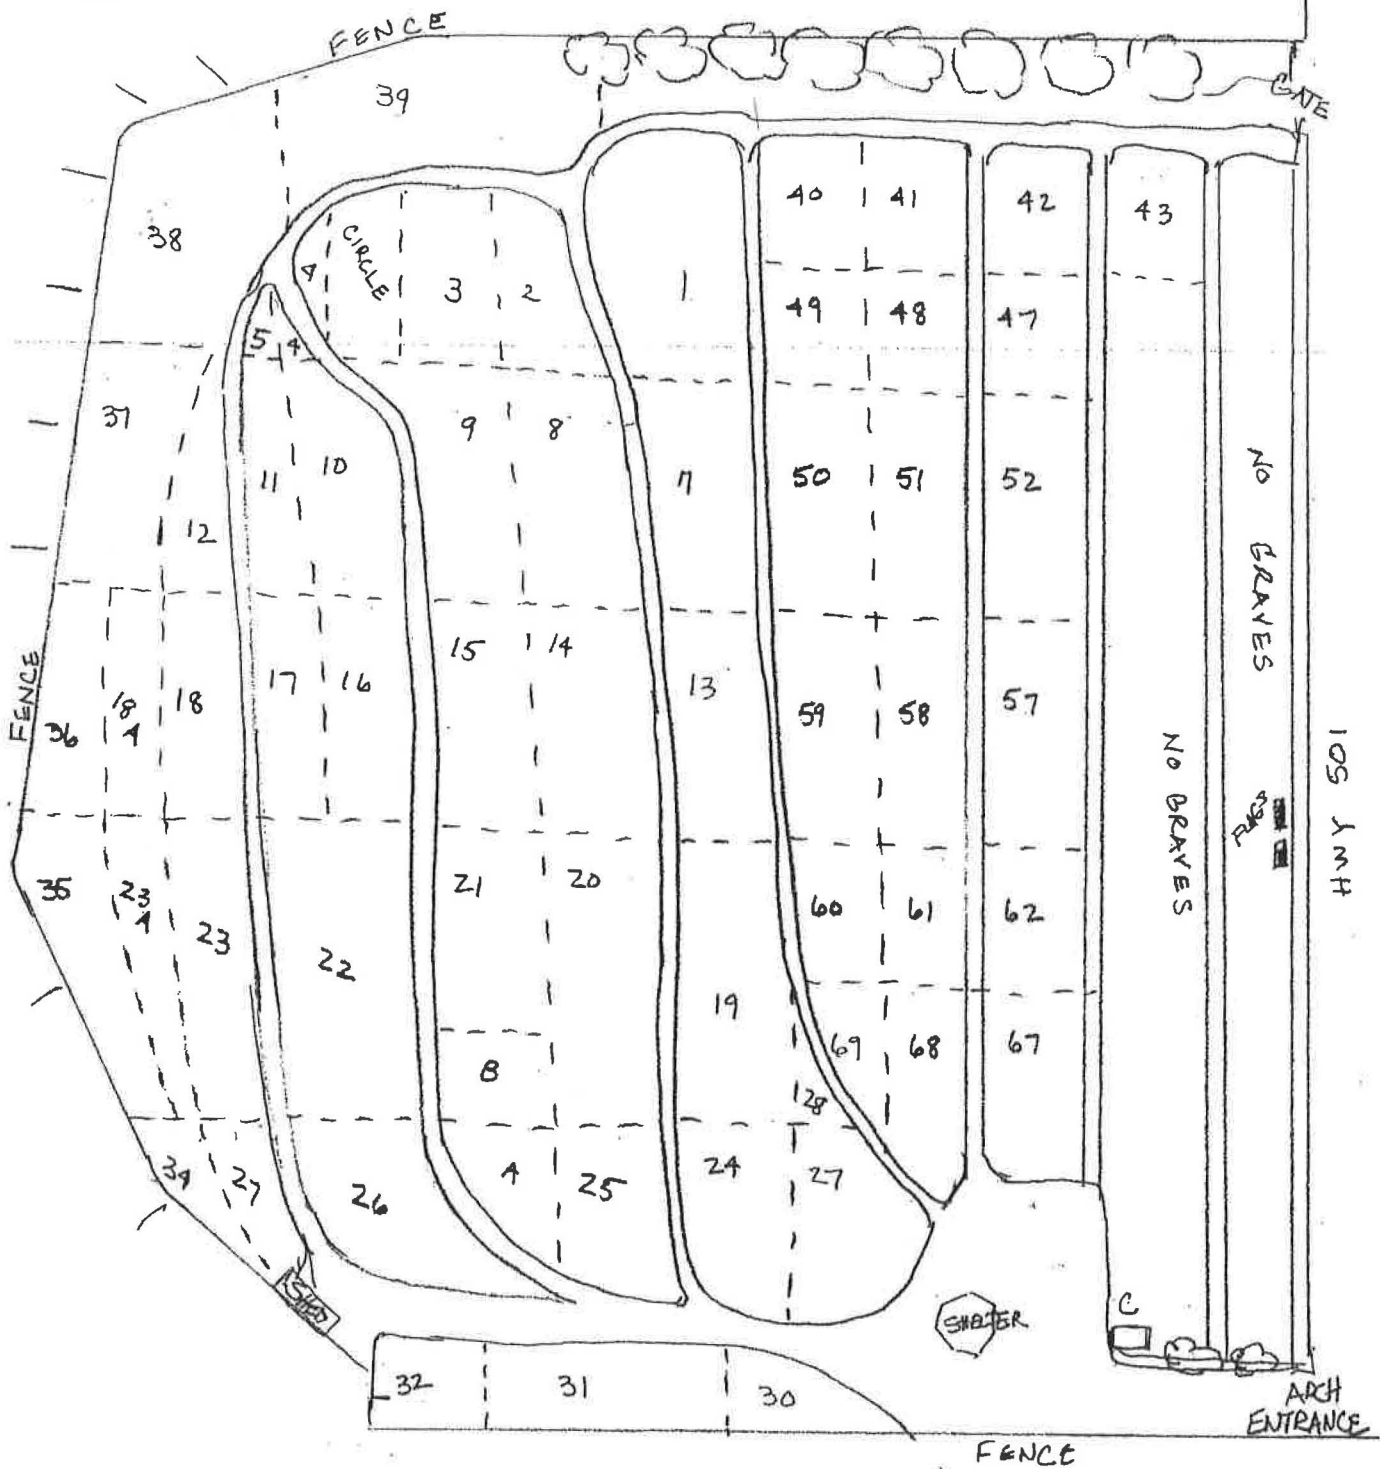

PINE RIVER CEMETERY  
 7/14/2018  
 NOT TO SCALE  
 N R. LAMBERT  
 # = SECTION #  
 C = COLUMBARIUM

Pine River Cemetery - 5LP10897  
 SHF # 2015-M1-023

See Burial Listing And Detailed Cemetery Maps  
 For Individuals Associated With Grave Number

**Pine River Cemetery – Sections 42, 43, 47 & 52**  
**See Burial Listing for Individuals Associated with Grave Number**  
**Not to Scale – Locations Approximate**

↙  
N

**Pine River Cemetery – Sections 57, 62, 67 & Columbarium**  
**See Burial Listing for Individuals Associated with Grave Number**  
**Not to Scale – Locations Approximate**

**Pine River Cemetery – Sections 24, 28 & 29**  
 See Burial Listing for Individuals Associated with Grave Number  
 Not to Scale – Locations Approximate

**Pine River Cemetery – Sections 2, 3, 4 & Circle**  
**See Burial Listing for Individuals Associated with Grave Number**  
**Not to Scale – Locations Approximate**

☐ = ORIGINAL SECTION MARKER

N  
↑

Pine River Cemetery – Sections A & 25  
 See Burial Listing for Individuals Associated with Grave Number  
 Not to Scale – Locations Approximate

  
 ORIGINAL SECTION MARKER