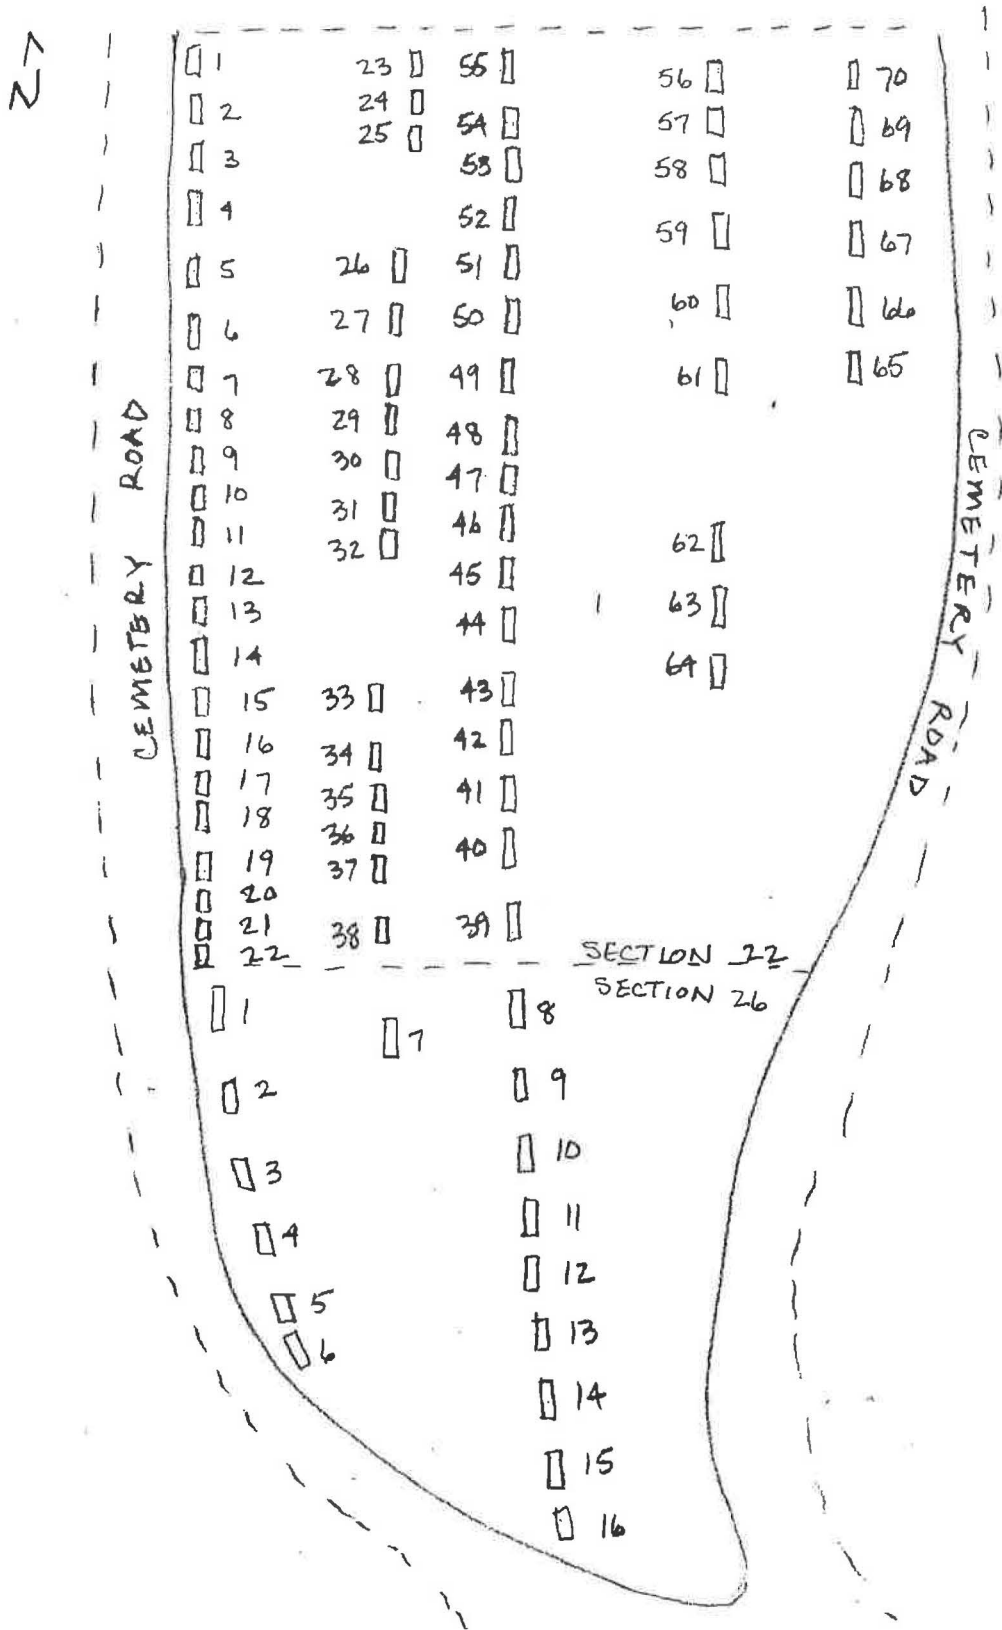

Pine River Cemetery - Sections 16 & 17
See Burial Listing for Individuals Associated with Grave Number
Not to Scale - Locations Approximate