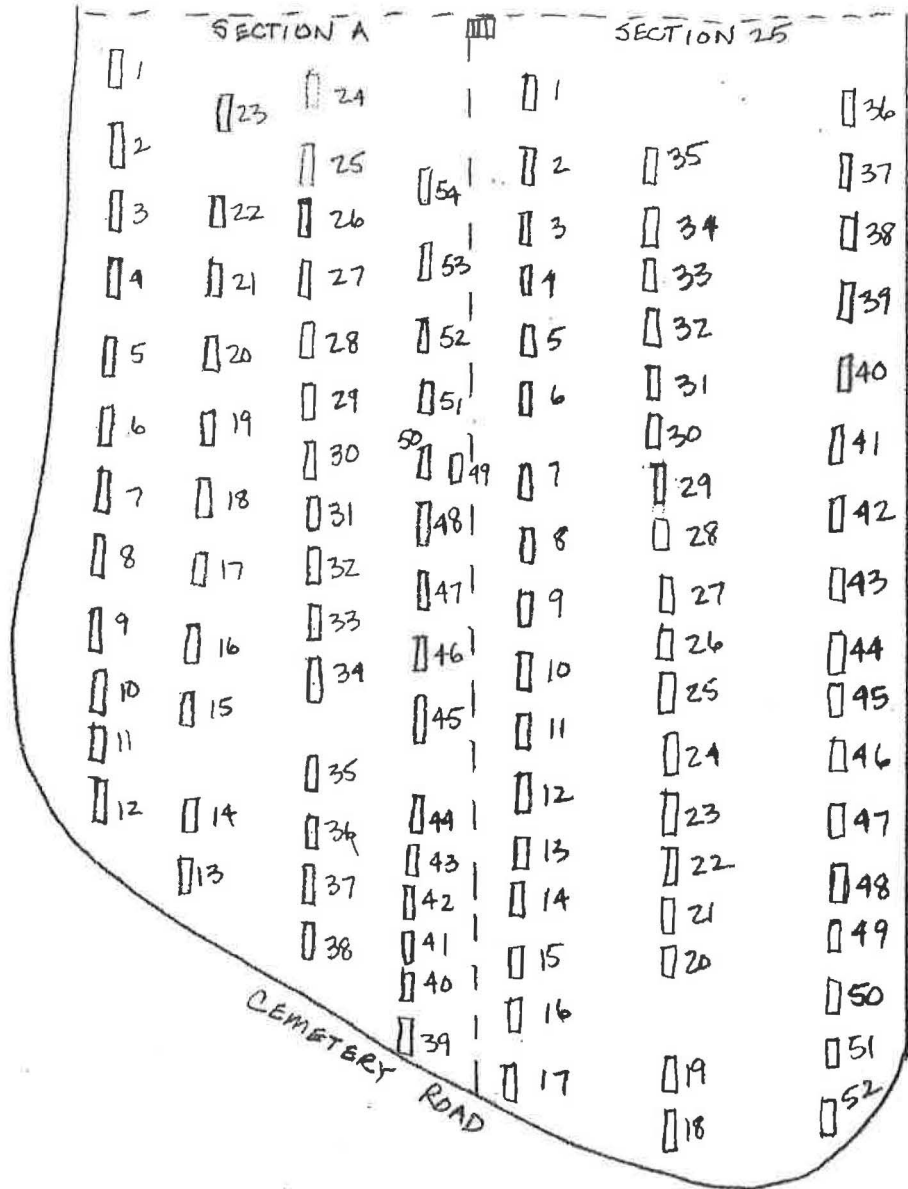

☐ = ORIGINAL SECTION MARKER

N
↑

Pine River Cemetery – Sections A & 25
See Burial Listing for Individuals Associated with Grave Number
Not to Scale – Locations Approximate