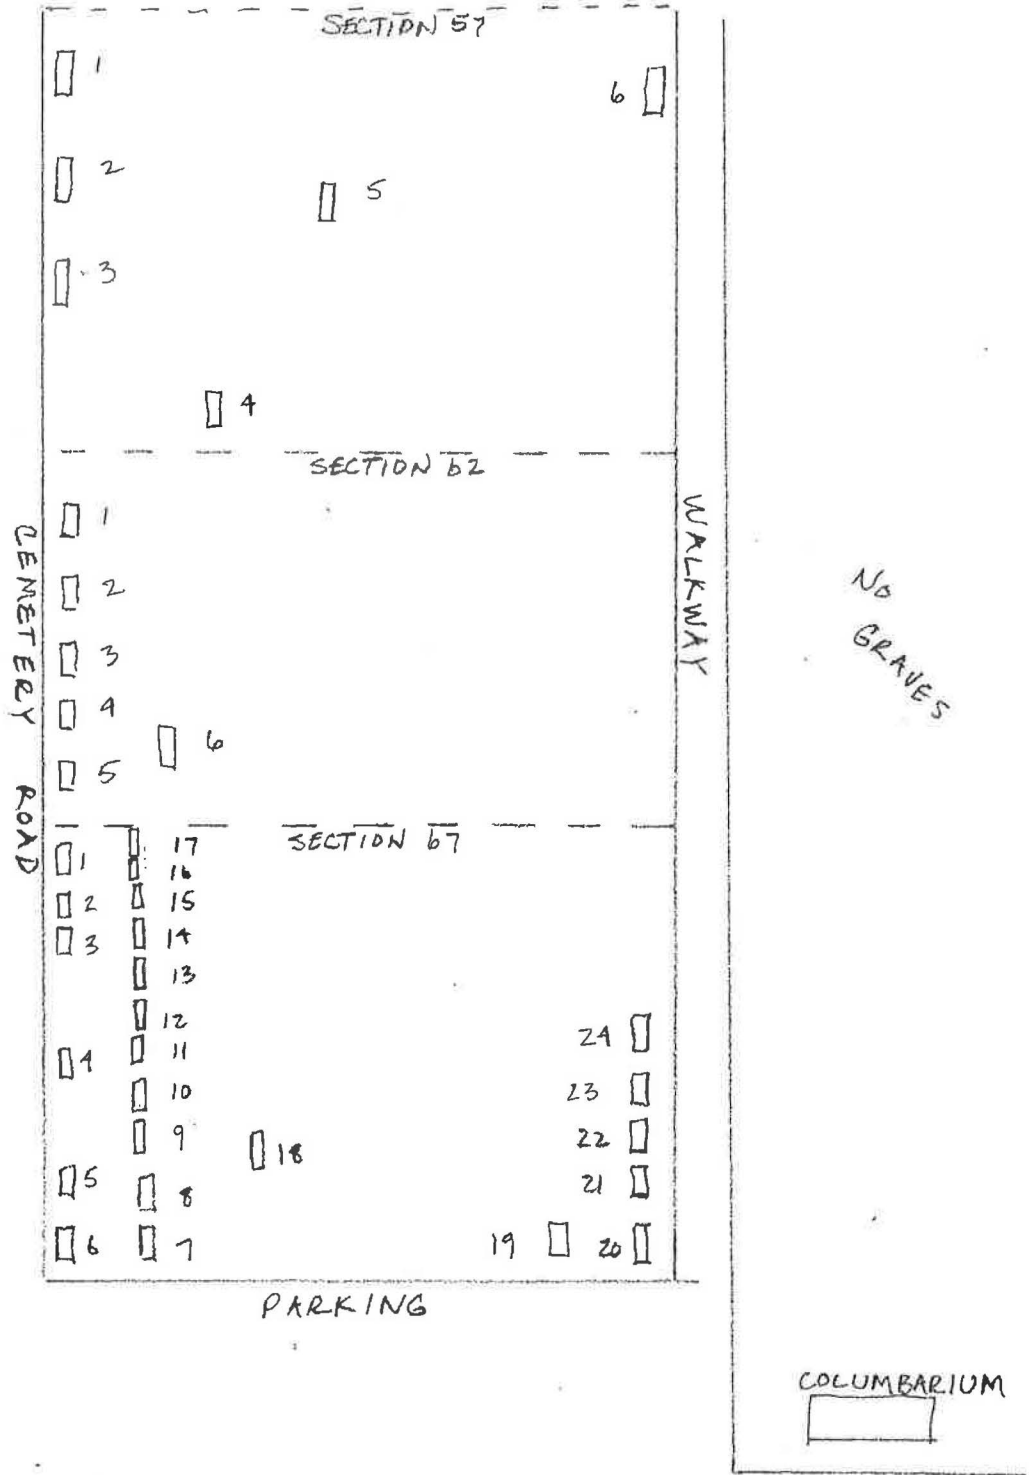

PINE RIVER CEMETERY  
 7/14/2018  
 NOT TO SCALE  
 N R. LAMBERT  
 # = SECTION #  
 C = COLUMBARIUM

Pine River Cemetery - 5LP10897  
 SHF # 2015-M1-023

See Burial Listing And Detailed Cemetery Maps  
 For Individuals Associated With Grave Number

**Pine River Cemetery – Sections 42, 43, 47 & 52**  
**See Burial Listing for Individuals Associated with Grave Number**  
**Not to Scale – Locations Approximate**

↙  
N

**Pine River Cemetery – Sections 57, 62, 67 & Columbarium**  
**See Burial Listing for Individuals Associated with Grave Number**  
**Not to Scale – Locations Approximate**