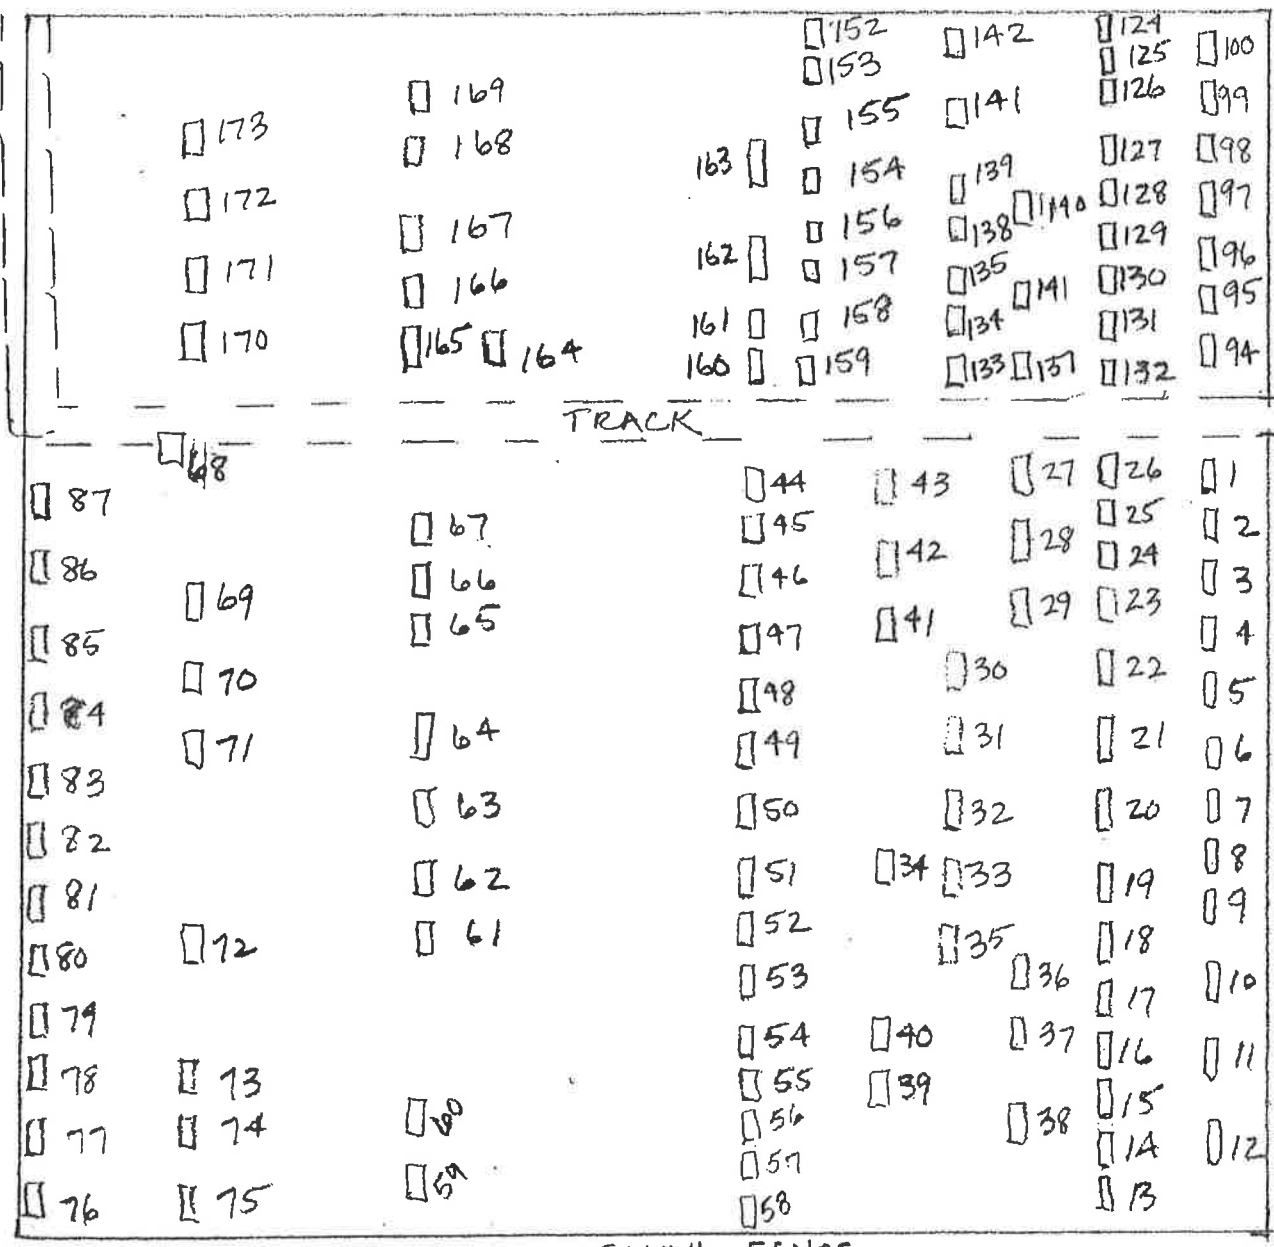

REDMESA
CEMETERY
NOT TO SCALE
R. LAMBERT
N 7/5/2018

REDMESA CEMETERY
OVERVIEW MAP

Redmesa Cemetery – 5LP10898
SHF # 2015-M1-023

See Burial Listing And Detailed Cemetery Maps
For Individuals Associated With Grave Number

REDMESA
CEMETERY
NOT TO SCALE
R. LAMBERT
N 7/5/2018
LOCATIONS APPROXIMATE

SOUTHWEST
SECTION ONE

Redmesa Cemetery - Section One
See Burial Listing for Individuals Associated with Grave Number
Not to Scale - Locations Approximate

REDMESA CEMETERY

SOUTHEAST SECTION TWO

NOT TO SCALE
 R. LAMBERT
 N 7/5/2018
 LOCATIONS APPROXIMATE

Redmesa Cemetery - Section Two
 See Burial Listing for Individuals Associated with Grave Number
 Not to Scale - Locations Approximate

RED MESA
 CEMETERY
 NOT TO SCALE
 R. LAMBERT
 N 7/5/2018
 LOCATIONS APPROXIMATE

NORTH EAST
 SECTION THREE

Redmesa Cemetery – Section Three
 See Burial Listing for Individuals Associated with Grave Number
 Not to Scale – Locations Approximate